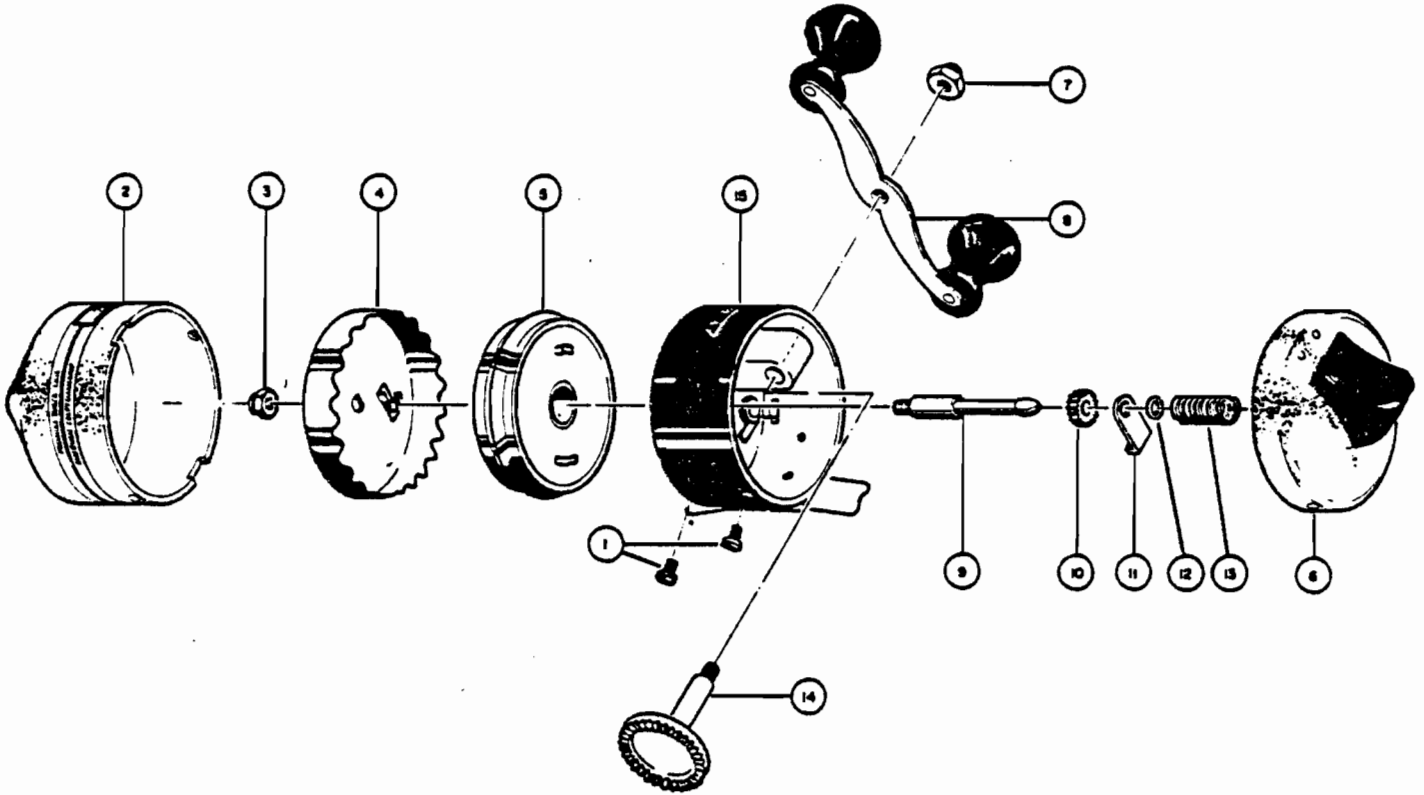

ZEBCO 700™

weight	11 oz./312 g
pound test	20
yards	80
meters	73

WWW.REELDR.COM

KEY No.	PART No.	DESCRIPTION	PRICE	KEY No.	PART No.	DESCRIPTION	PRICE
1	SZ55/2	COVER LOCK SCREW	\$.50	10	SZ11//TP	*PINION GEAR	\$.45
2	SZ24//SA	FRONT COVER ASSEMBLY	1.45	11	SZ14//CP	*ANTI-REVERSE DRAG	.25
3	JZ6/4	SPINNER HEAD NUT	.35	12	AZ106/0	*BRASS WASHER	.25
4	SZ10//SA	SPINNER HEAD ASSEMBLY	1.85	13	SZ20/0	*CENTER SHAFT SPRING	.25
5	SZ21//SA	SPOOL (EMPTY)	2.35	14	SZ8//SA	CRANK SHAFT ASSEMBLY	1.85
6	SZ23//SA	BACK COVER ASSEMBLY	1.20	15	SZ1//SA	BODY ASSEMBLY	3.60
7	QZ3//TP	CRANK NUT	.30	*AVAILABLE AS ONE UNIT, SZ15//SA CENTER SHAFT ASSEMBLY			2.05
8	PZ18-B//SA	CRANK HANDLE ASSEMBLY	2.10				
9	SZ15//TP	*CENTER SHAFT	1.20				