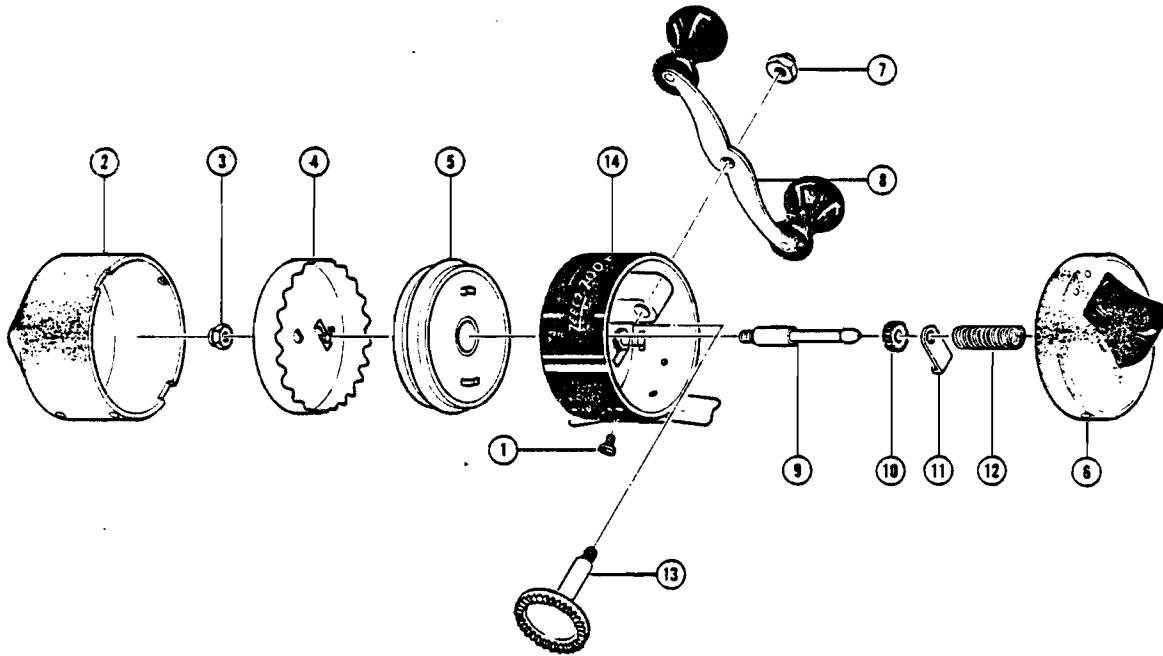

Zebco 700™

WWW.REELDR.COM

Key

Key No.	Part No.	Description
1	SZ55//CP	Cover Lock Screw
2	SZ24//SA	Front Cover Assembly
3	JZ6/4	Spinner Head Nut
4	SZ10//SA	Spinner Head Assembly
5	SZ21//SA	Spool-order form attached
6	SZ23//SA	Back Cover Assembly
7	QZ3//TP	Crank Nut
8	PZ18-B//SA	Crank Handle

Key

Key No.	Part No.	Description
9	SZ15//TP	Center Shaft
9A	SZ15//SA	Center Shaft Assembly
10	SZ11//TP	Pinion Gear
11	SZ14//CP	Anti-Reverse Drag
12	SZ20/0	Center Shaft Spring
13	SZ8//SA	Crank Shaft
14	SZ1//SA	Body Assembly