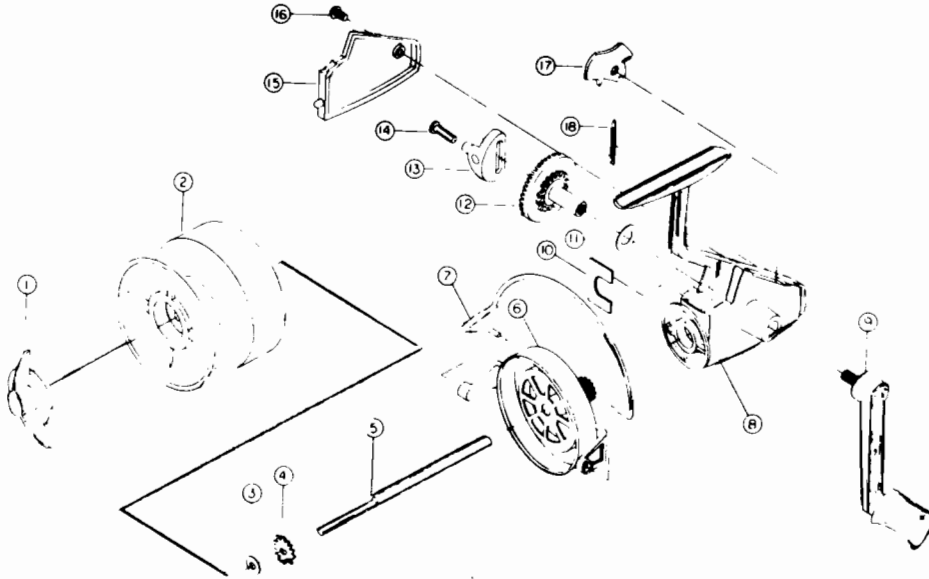

ZEBCO 64™

weight	6.9 oz./196 g		
pound test	4	6	8
yards	240	150	120
meters	220	137	110

520 = A B 411

WWW.REELDR.COM

MODEL 64

Key No.	Part No.	Description	Key No.	Part No.	Description
1	CA32	Drag Knob	10	CA6	Rotor Retainer
2	CA321	Spool Assembly	11	CA26	Gear Washer
3	CA56	Spool Seat Washer	12	CA12	Crank Gear
4	CA66	Click Gear	13	CA25	Oscillator
5	CA15	Center Shaft	14	CA29	Oscillator Pin
6	CA	Rotor	15	CA23	Side Cover
7	CA47	Bail	16	CA57	Cover Screw
8	CA1	Body	17	CA59	Anti-Reverse Lever
9	CA318	Crank Handle	18	CA61	Anti-Reverse Spring