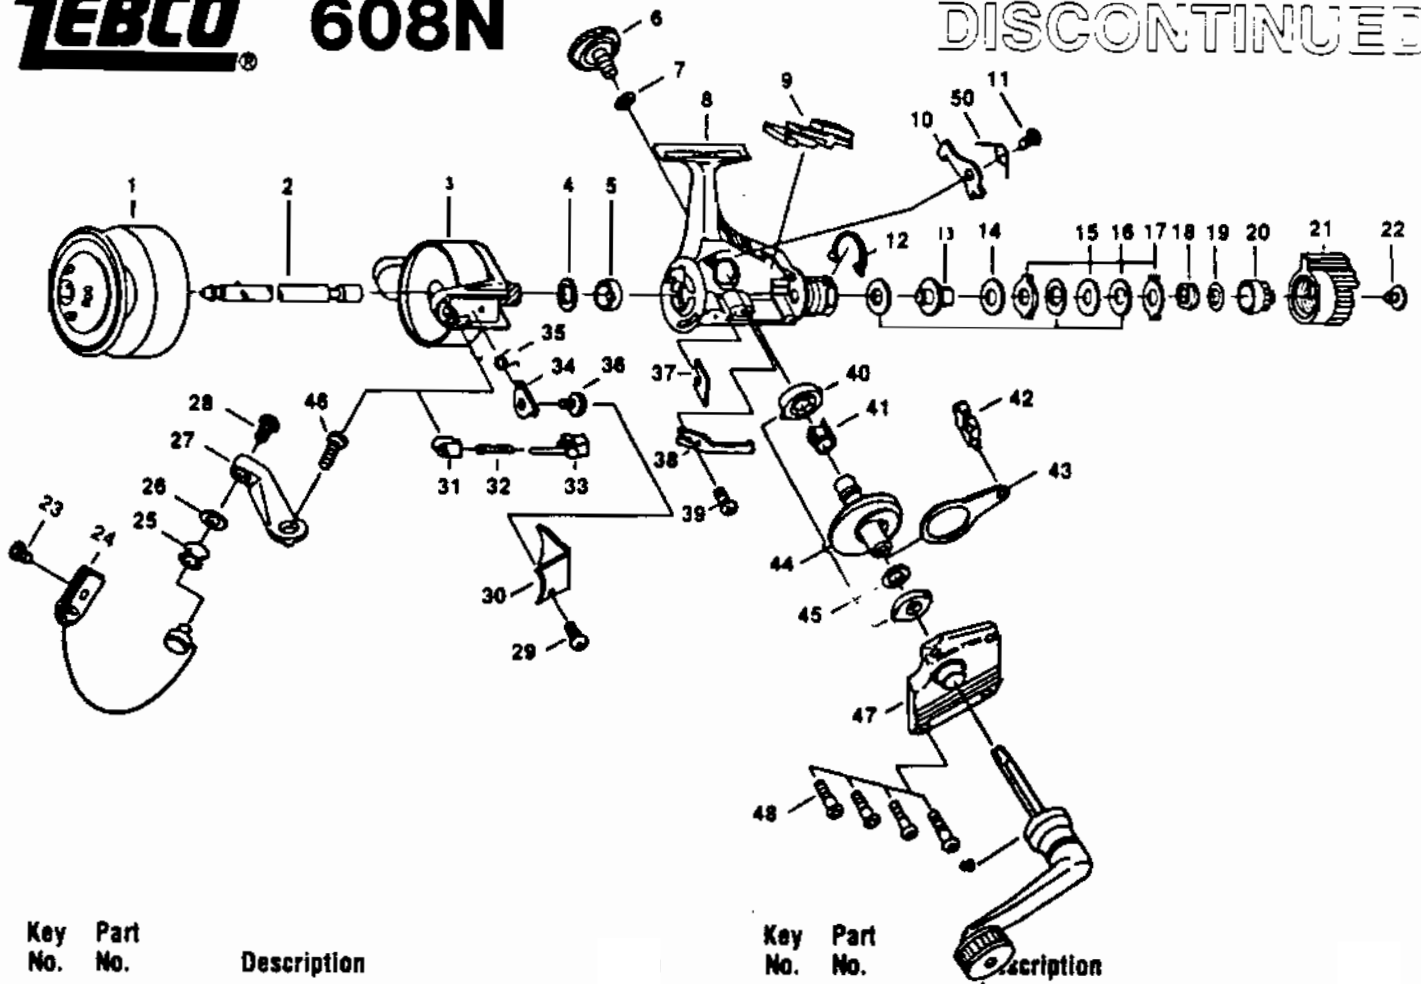

ZEBCO 608N

DISCONTINUED

Key No.	Part No.	Description
1	AL321	SPOOL ASSY.
2	AL315	MAIN SHAFT ASSY.
3	AL309	ROTOR ASSY.
4	AL065	PINION WASHER
5	AL028	PINION BUSHING
6	AL073	HANDLE SCREW
7	AL105	HANDLE SCREW CAP WASHER
8	AL001	BODY
9	AL059	STOPPER LEVER
10	AL063	STOPPER
11	AL083	STOPPER SCREW
12	AL033	BAIT CLICK CLAW
13	AL104	SLIDER HOLDER
14	AL039	DRAG WASHER 'B'
15	AL071	DRAG WASHER 'D'
16	AL077	DRAG WASHER 'B'(FIBER)
17	AL030	DRAG WASHER 'A'
18	AL031	DRAG COIL SPRING
19	AL046	DRAG ADJUST WASHER
20	AL112	DRAG NUT
21	AL032	DRAG CAP
22	AL079	DRAG CAP SCREW
23	AL103	BAIL HOLDER SCREW
24	AL347	BAIL ASSY.
25	AL004	LINE ROLLER
26	AL102	BAIL WASHER

Key No.	Part No.	Description
27	AL007	ARM LEVER
28	AL108	BAIL SCREW
29	AL085	BAIL SPRING COVER SCREW
30	AL087	BAIL SPRING COVER
31	AL020	SPRING HOLDER
32	AL022	BAIL SPRING
33	AL029	KICK LEVER 'B'
34	AL074	KICK LEVER 'A'
35	AL049	KICK LEVER SPRING
36	AL037	KICK LEVER SCREW
37	AL006	PINION STOPPER
38	AL068	CLICK CLAW
39	AL101	CLICK CLAW SCREW
40	AL013	BODY BUSHING
41	AL086	SLIDER SPRING
42	AL081	PIN SLIDER
43	AL025	OSCILLATING SLIDER
44	AL012	DRIVE GEAR
45	AL026	DRIVE GEAR WASHER
46	AL051	ARM LEVER SCREW
47	AL023	BODY COVER
48	AL057	BODY COVER SCREW
49	AL318	HANDLE ASSY.
50	AL061	STOPPER SPRING

WWW.REELDR.COM

Prices subject to change without notice. Prices do not include postage and handling. Some parts may not be available.

PLEASE ORDER BY PART NUMBER

Rev. 5/93

Zebco Division Brunswick Corporation, Box 270, Tulsa, OK 74101 USA 918-836-5581