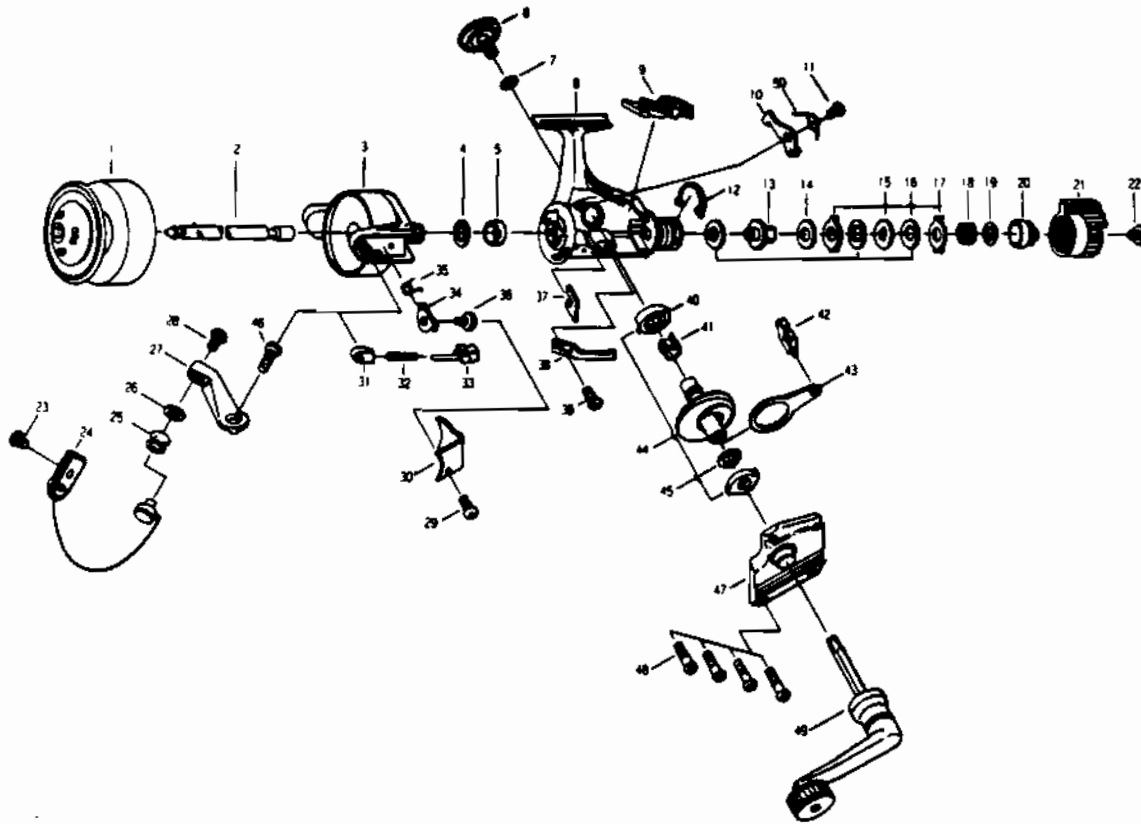

ZEBCO 608N

**KEY PART
NO. NO.**

1	AL321	SPOOL ASSY.
2	AL315	MAIN SHAFT ASSY.
3	AL309	ROTOR ASSY.
4	AL065	PINION WASHER
5	AL028	PINION BUSHING
6	AL073	HANDLE SCREW
7	AL105	HANDLE SCREW CAP WASHER
8	AL001	BODY
9	AL059	STOPPER LEVER
10	AL063	STOPPER
11	AL083	STOPPER SCREW
12	AL033	BAIT CLICK CLAW
13	AL104	SLIDER HOLDER
14	AL039	DRAG WASHER 'B'
15	AL071	DRAG WASHER 'D'
16	AL077	DRAG WASHER 'B'(FIBER)
17	AL030	DRAG WASHER 'A'
18	AL031	DRAG COIL SPRING
19	AL046	DRAG ADJUST WASHER
20	AL112	DRAG NUT
21	AL032	DRAG CAP
22	AL079	DRAG CAP SCREW
23	AL103	BAIL HOLDER SCREW
24	AL347	BAIL ASSY.
25	AL004	LINE ROLLER

**KEY PART
NO. NO.**

26	AL102	BAIL WASHER
27	AL007	ARM LEVER
28	AL108	BAIL SCREW
29	AL085	BAIL SPRING COVER SCREW
30	AL087	BAIL SPRING COVER
31	AL020	SPRING HOLDER
32	AL022	BAIL SPRING
33	AL029	KICK LEVER 'B'
34	AL074	KICK LEVER 'A'
35	AL049	KICK LEVER SPRING
36	AL037	KICK LEVER SCREW
37	AL006	PINION STOPPER
38	AL068	CLICK CLAW
39	AL101	CLICK CLAW SCREW
40	AL013	BODY BUSHING
41	AL086	SLIDER SPRING
42	AL081	PIN SLIDER
43	AL025	OSCILLATING SLIDER
44	AL012	DRIVE GEAR
45	AL026	DRIVE GEAR WASHER
46	AL051	ARM LEVER SCREW
47	AL023	BODY COVER
48	AL057	BODY COVER SCREW
49	AL318	HANDLE ASSY.
50	AL061	STOPPER SPRING