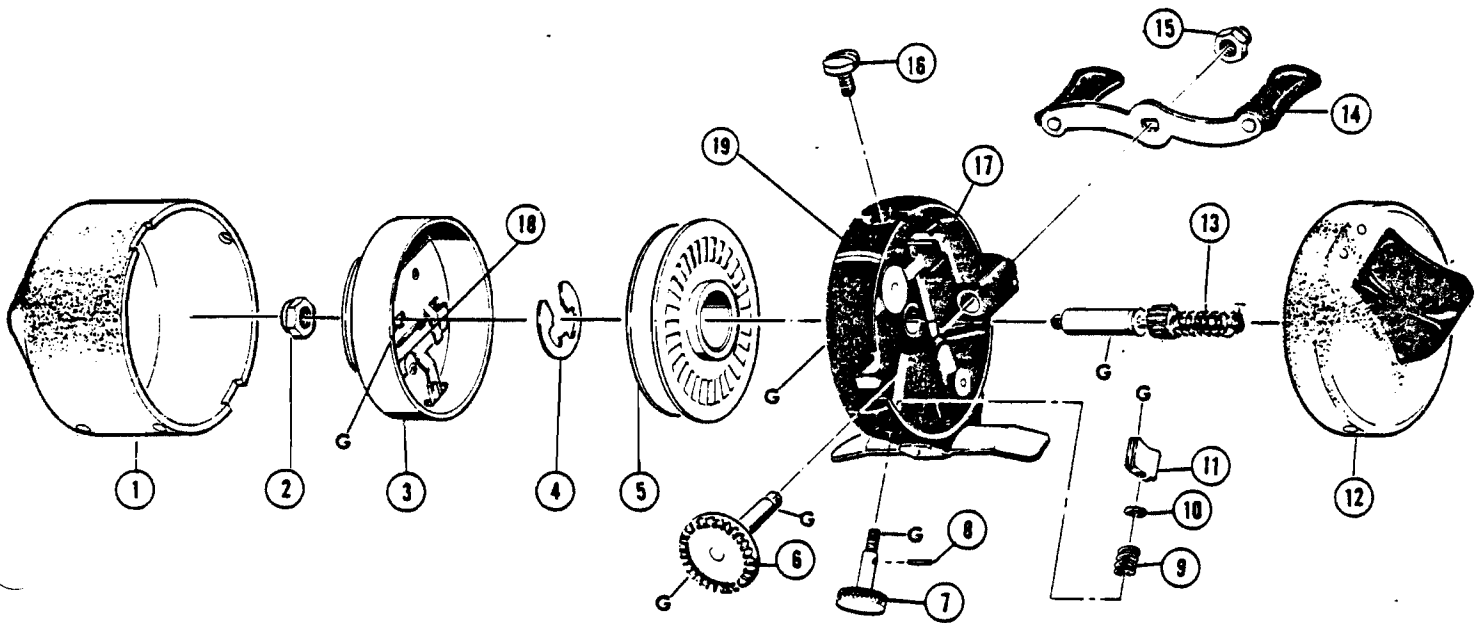

Zebco 600™

WWW.REELDR.COM

Key

No.	Part No.	Description
1	UZ24//SA	Front Cover Assembly
2	UZ6/4	Spinner Head Nut
3	UZ10//SA	Spinner Head Assembly
4	XZ34/0	Spool Clip
5	UZ21//CP	Spool-order form attached
6	OZ8//SA	Crank Shaft
7	UZ32//MP	Adjustment Screw
8	OZ29/0	Retainer Pin
9	UZ39/2	Adj. Screw Spring
10	UZ30/1	Washer - Brass
11	UZ52/0	Brake Shoe
12	UZ23//SA	Back Cover

Key

No.	Part No.	Description
13	UZ15//TP	Center Shaft
13A	UZ15//SA	Center Shaft Assembly
14	LZ18//SA	Crank Handle Assembly
15	BZ3//TP	Crank Nut
16	UZ55/3	Cover Lock Screw
17	OZ48//SA	Click Bar
18	PZ49/1	Spinner Head Spring
19	UZ1//SA	Body Assembly
	JZ11//TP	Pinion Gear
	UZ77/0	Washer
	XZ20/0	Center Shaft Spring