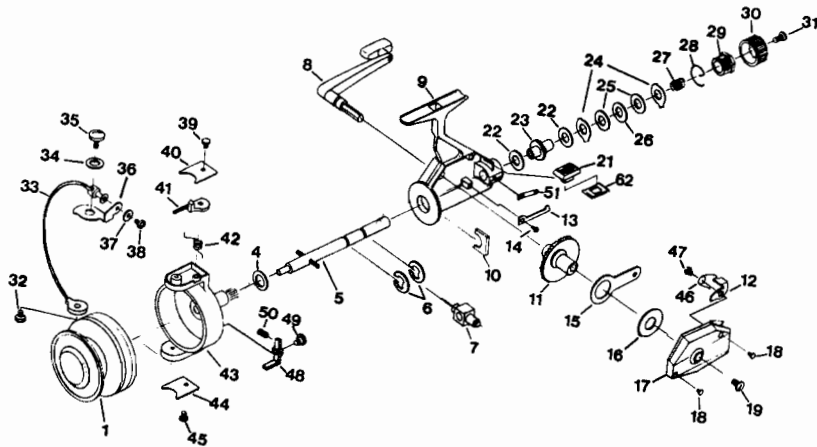

TEBCO 98

Key No.	Part No.	Description	Key No.	Part No.	Description
1	YA321	Spool Assembly	28	YA070	Drag Screw Spring
4	YA024	Pinion Gear Washer	29	YA034	Drag Screw
5	YA315	Center Shaft Assembly	30	YA032	Drag Knob
6	YA078	Retainer Clip	31	YA050	Drag Knob Retainer
7	YA044	Oscillator Slider Link	32	YA008	Bail Screw
8	YA318	Handle Assembly	33	YA047	Bail Arm Assembly
9	YA301	Body Assembly	34	YA045	Washer
10	YA006	Rotor Retainer	35	YA008	Bail Screw
11	YA012	Crank Gear	36	YA003	Bail Arm
12	YA063	Anti-Reverse Pawl	37	YA102	Bail Axle Washer
13	YA068	Click Spring	38	YA007	Bail Axle Screw
14	SA080	Click Spring Screw	39	SA085	Bail Cover Screw
15	YA043	Oscillator Slider	40	YA023	Bail Trip Cover
16	YA026	Crank Gear Shim	41	YA019	Bail Trip Lever
17	YA323	Side Plate Assembly	42	YA049	Bail Trip Spring
18	YA057	Side Plate Screw	43	YA009	Rotor Assembly
19	YA054	Handle Retainer	44	YA087	Bail Spring Cover
20	YA069	Anti-Reverse Lock	45	SA085	Bail Cover Screw
21	YA059	Anti-Reverse Knob	46	YA061	Anti-Reverse Pawl Spring
22	YA031	Drag Washer (Red)	47	YA100	Anti-Reverse Pawl Screw
23	YA038	Drag Sleeve	48	YA062	Release Lever
24	YA066	Drag Drive	49	YA101	Release Screw
25	YA039	Drag Washer	50	YA060	Release Spring
26	YA030	Keyed Drag Washer	51	YA071	Brake Knob Click
27	YA042	Drag Spring