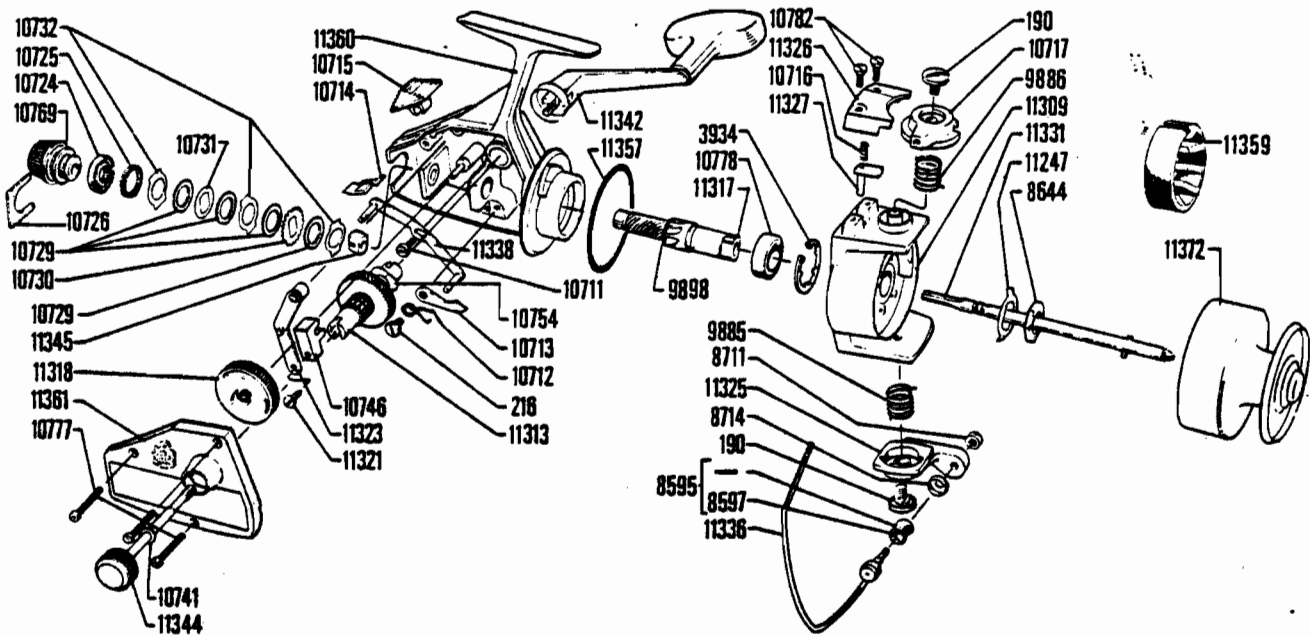

Zebco 557™

WWW.REELDR.COM

Part No.	Description
190	Screw for Bail Cam
216	Screw
3934	Locking Washer
8595	Line Roller & Bushing
8597	Bushing
8644	Winding Cup Nut
8711	Nut for Bail
8714	Protecting Washer
9885	Bail Spring, Right
9886	Bail Spring, Left
9898	O-Ring
10711	Shoulder Screw
10712	Spring
10713	Anti-Reverse Hook
10714	Leaf Spring
10715	Ratchet Button
10716	Stop Spring
10717	Bail Attachment
10724	Brake Nut
10725	Rubber Washer
10726	Fork Spring
10729	Brake Pad
10730	Click Washer
10731	Driving Washer
10732	Friction Washer
10733	Washer
10746	Line Pick Up Ejector
10754	Spring Washer

Part No.	Description
10756	Bearing
10769	Brake Adjuster Knob
10777	Screw
10778	Bail Bearings
10782	Screw
11247	Locking Washer
11309	Winding Cup
11313	Crank Shaft
11317	Shaft for Worm Gear
11318	Line Spreader Cam
11321	Shoulder Screw
11323	Connecting Link
11325	Bail Arm
11326	Cover Plate
11327	Bail Stopper
11372	Spool
11331	Main Shaft
11336	Bail
11338	Pawl
11342	Crank
11344	Knurled Headed Shaft
11345	Puller
11349	Bearing
11357	O-Ring
11359	Arbor
11360	Housing
11361	Housing Plate