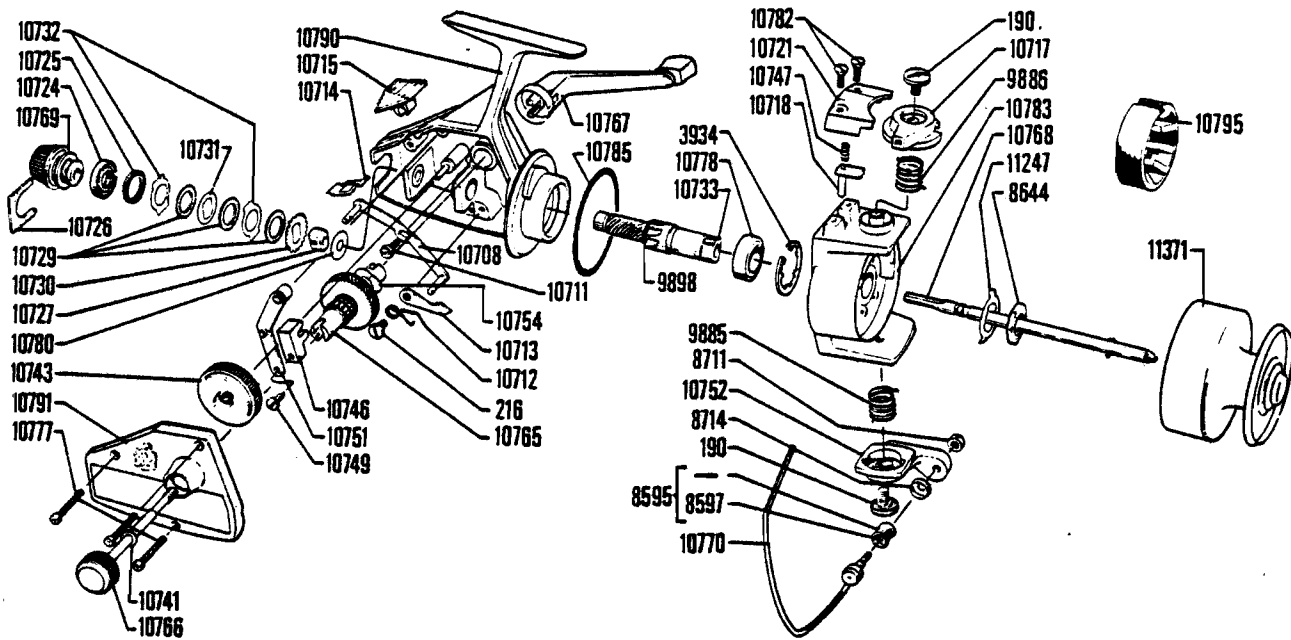

Zebco 555™

WWW.REELDR.COM

Part No.	Description
190	Screw for Bail Cam
216	Screw
3934	Locking Washer
8595	Line Roller & Bushing
8597	Bushing
8644	Winding Cup Nut
8711	Nut for Bail
8714	Protecting Washer
9885	Bail Spring, Right
9886	Bail Spring, Left
9898	O-Ring
10708	Pawl
10711	Shoulder Screw
10712	Stop Spring
10713	Anti-Reverse Hook
10714	Leaf Spring
10715	Ratchet Button
10717	Bail Attachment
10718	Bail Stopper
10721	Cover Plate
10724	Brake Nut
10725	Rubber Washer
10726	Fork Spring
10727	Puller
9	Brake Pad
0	Click Washer
10731	Driving Washer
10732	Friction Washer

Part No.	Description
10733	Shaft for Worm Gear
10741	Washer
10743	Line Spreader Cam
10746	Line Pick Up Ejector
10747	Stop Spring
10749	Shoulder Screw
10751	Connecting Link
10752	Bail Arm
10754	Spring Washer
10756	Bearing
10757	Bearing
10765	Crank Shaft
10766	Knurled Headed Shaft
10767	Crank
10768	Main Shaft
10769	Brake Adjuster Knob
10770	Bail
11371	Spool
10777	Screw
10778	Ball Bearing
10780	Washer
10782	Screw
10783	Winding Cup
10785	O-Ring
10790	Housing
10791	Housing Plate
11247 (8846)	Locking Washer
10795	Arbor