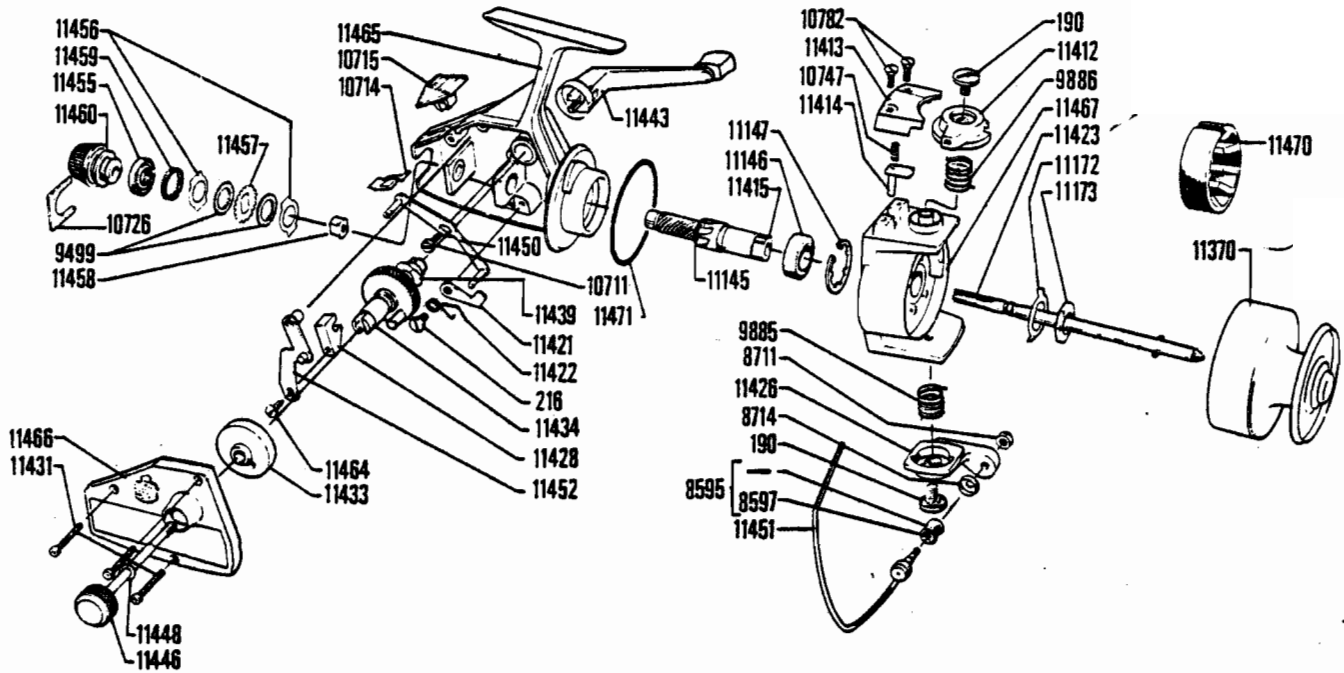

Zebco 554™

WWW.REELDR.COM

Part No.	Description	Part No.	Description
190	Screw for Bail Cam	11426	Bail Arm
216	Screw	11428	Line Pick Up Ejector
8595	Line Roller & Bushing	11429	Bearing
8597	Bushing	11430	Bearing
8711	Nut for Bail	11431	Screw
8714	Protecting Washer	11433	Line Spreader Cam
9499	Friction Washer	11434	Crank Shaft
9885	Bail Spring, Right	11439	Spring Washer
9886	Bail Spring, Left	11443	Crank
10711	Shoulder Screw	11446	Knurled Head Shaft
10714	Leaf Spring	11448	Washer
10715	Ratchet Button	11370	Spool
10726	Fork Spring	11450	Pawl
10747	Stop Spring	11451	Bail
10782	Screw	11452	Connecting Link
11145	O-Ring	11455	Brake Nut
11146	Ball Bearing	11456	Friction Washer
11147	Ball Bearing Retainer Clip	11457	Click Washer
11172	Locking Washer	11458	Puller
11173	Nut	11459	Rubber Washer
11412	Bail Attachment	11460	Brake Adjuster Knob
11413	Cover Plate	11464	Screw
11414	Bail Stopper	11465	Housing
11415	Shaft for Worm Gear	11466	Housing Plate
11451	Anti-Reverse Hook	11467	Winding Cup
11452	Spring	11470	Arbor
11423	Main Shaft	11471	O-Ring