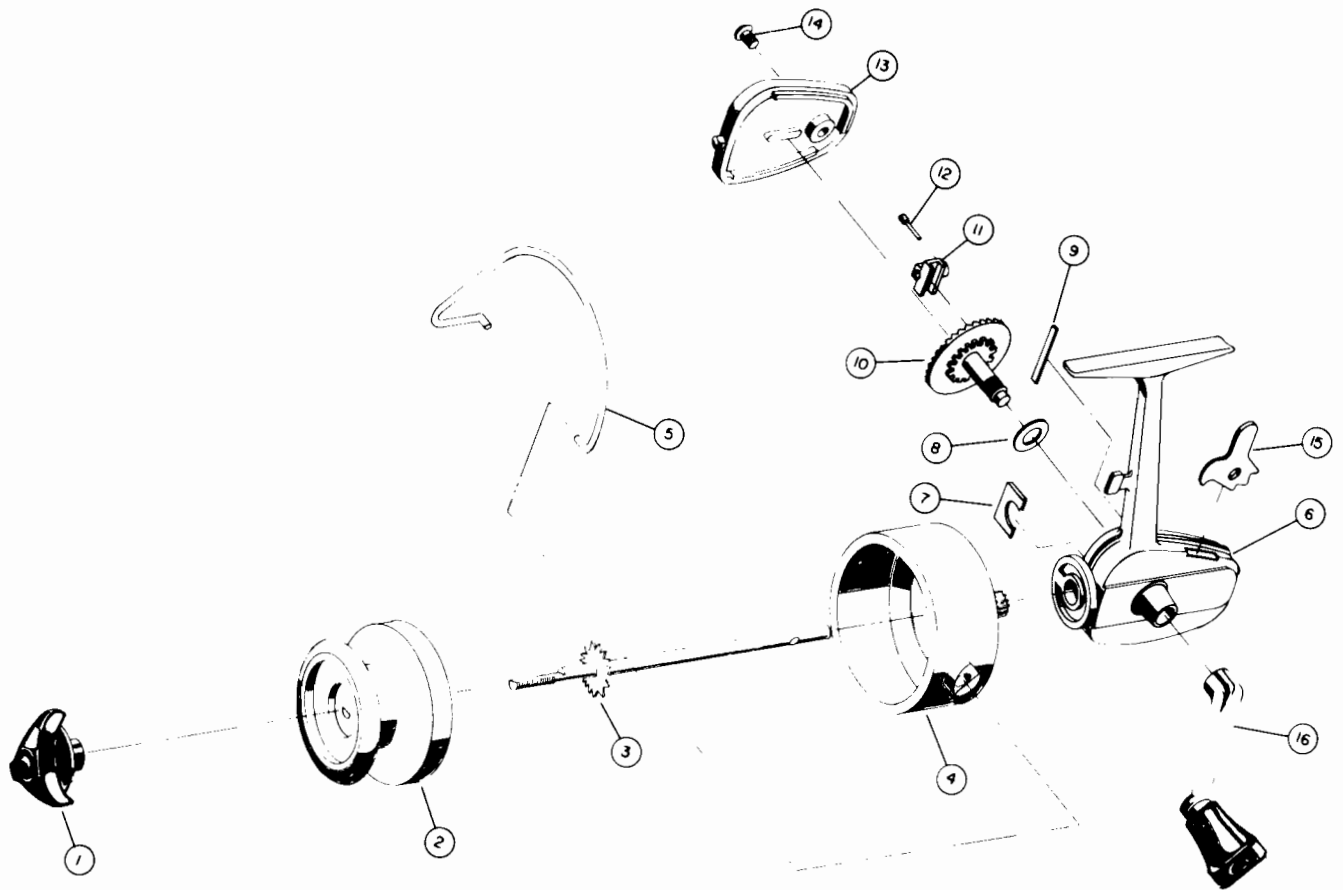

# ZEBCO 54

[WWW.REELDR.COM](http://WWW.REELDR.COM)

## MODEL 54

Key No.	Part No.	Description	Key No.	Part No.	Description
1	AA32	Drag Knob	9	AA61	Anti-Rev. Lever Spring
2	AA21	Spool	10	AA12	Crank Gear
3	AA15	Center Shaft	11	AA25	Oscillator
4	AA9	Rotor	12	AA29	Oscillator Pin
5	AA47	Bail	13	AA23	Side Cover
6	AA1	Body	14	AA57	Side Cover Screw
7	AA6	Rotor Retainer	15	AA59	Anti-Reverse Lever
8	AA26	Crank Gear Shim	16	AA18	Crank Handle