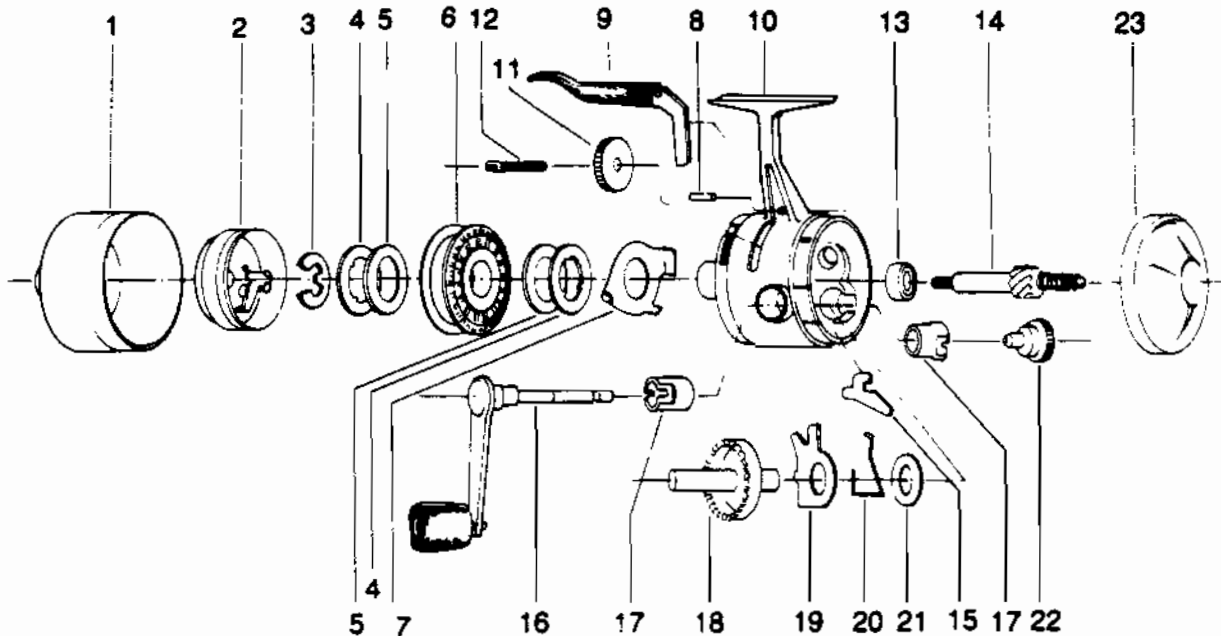

# ZEBCO 444 Classic

## KEY PART

NO.	NO.	DESCRIPTION
1	JY324-11	FRONT COVER ASSY.
2	JY310-2	SPINNERHEAD
3	G2034	SPOOL RETAINER CLIP
4	JY040	SPOOL WASHER
5	JY108	FLAT WASHER, DRAG
6	JY021	SPOOL
6	JY321-8H	WOUND SPOOL 88 MONO HP
7	KJ027	CLUTCH RING
8	CJ172-3	FINGER BRAKE PIN
9	KJ350	FINGER BRAKE
10	KJ301	BODY ASSY.
11	KJ032	CLUTCH WHEEL
12	BJ054-2	CLUTCH SCREW
13	AZ030	BALL BEARING
14	KJ315	CENTER SHAFT ASSY.
15	HJ060	ANTI-REVERSE PAWL
16	KJ318	CRANK HANDLE ASSY.
17	CJ026	CRANK BEARING
18	CJ012-3	CRANK GEAR
19	CJ014	ANTI-REVERSE DRAG
20	CJ061	ANTI-REVERSE PAWL SPRING
21	CJ106	FLAT WASHER
22	KJ068	CRANK ROD NUT
23	KJ323	BACK COVER