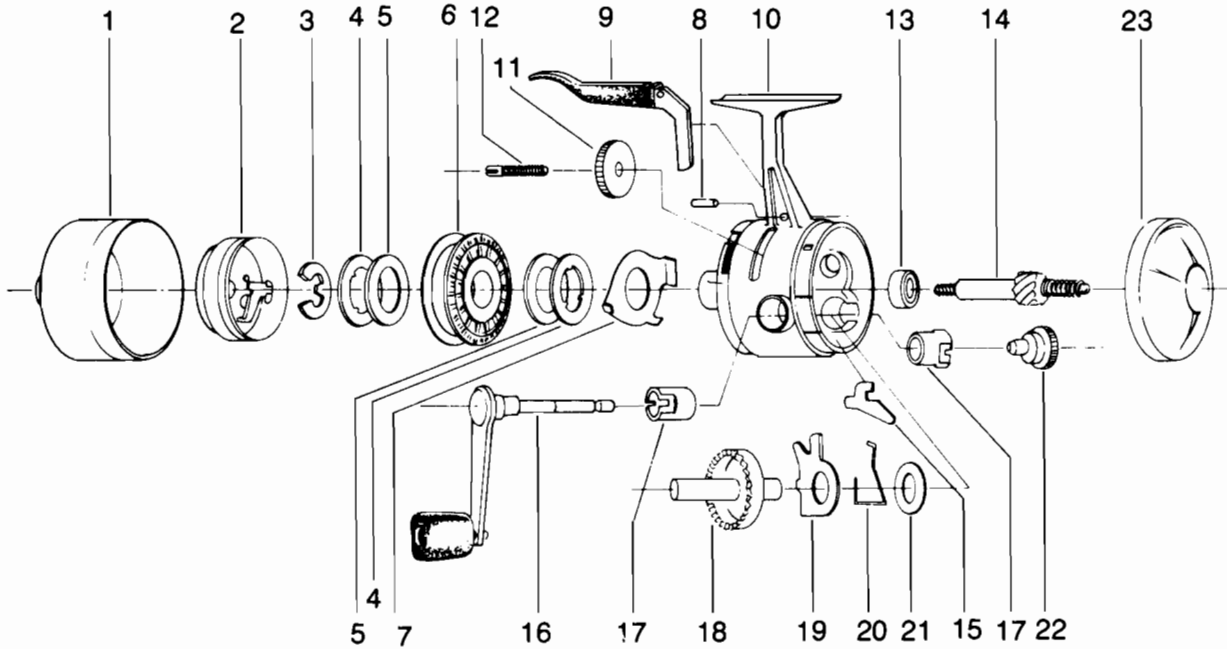

ZEBCO 444 Classic

KEY PART
NO. NO.

NO. NO.	DESCRIPTION
1 JY324-11	FRONT COVER ASSY.
2 JY310	SPINNERHEAD
3 G2034	SPOOL RETAINER CLIP
4 JY040	SPOOL WASHER
5 JY108	FLAT WASHER, DRAG
6 JY321-8H	WOUND SPOOL 8# MONO HP
7 AE027	CLUTCH RING
8 CJ172	FINGER BRAKE PIN
9 KJ350	FINGER BRAKE
10 KJ301	BODY ASSY.
11 KJ032	CLUTCH WHEEL
12 BJ054	CLUTCH SCREW

KEY PART
NO. NO.

NO. NO.	DESCRIPTION
13 AZ030	BALL BEARING
14 KJ315	CENTER SHAFT ASSY.
15 HJ060	ANTI-REVERSE PAWL
16 KJ318	CRANK HANDLE ASSY.
17 CJ026	CRANK BEARING
18 CJ012-3	CRANK GEAR
19 CJ014	ANTI-REVERSE DRAG
20 CJ061	ANTI-REVERSE PAWL SPRING
21 CJ106	FLAT WASHER
22 DJ769-1	CRANK ROD NUT
23 KJ325	BACK COVER