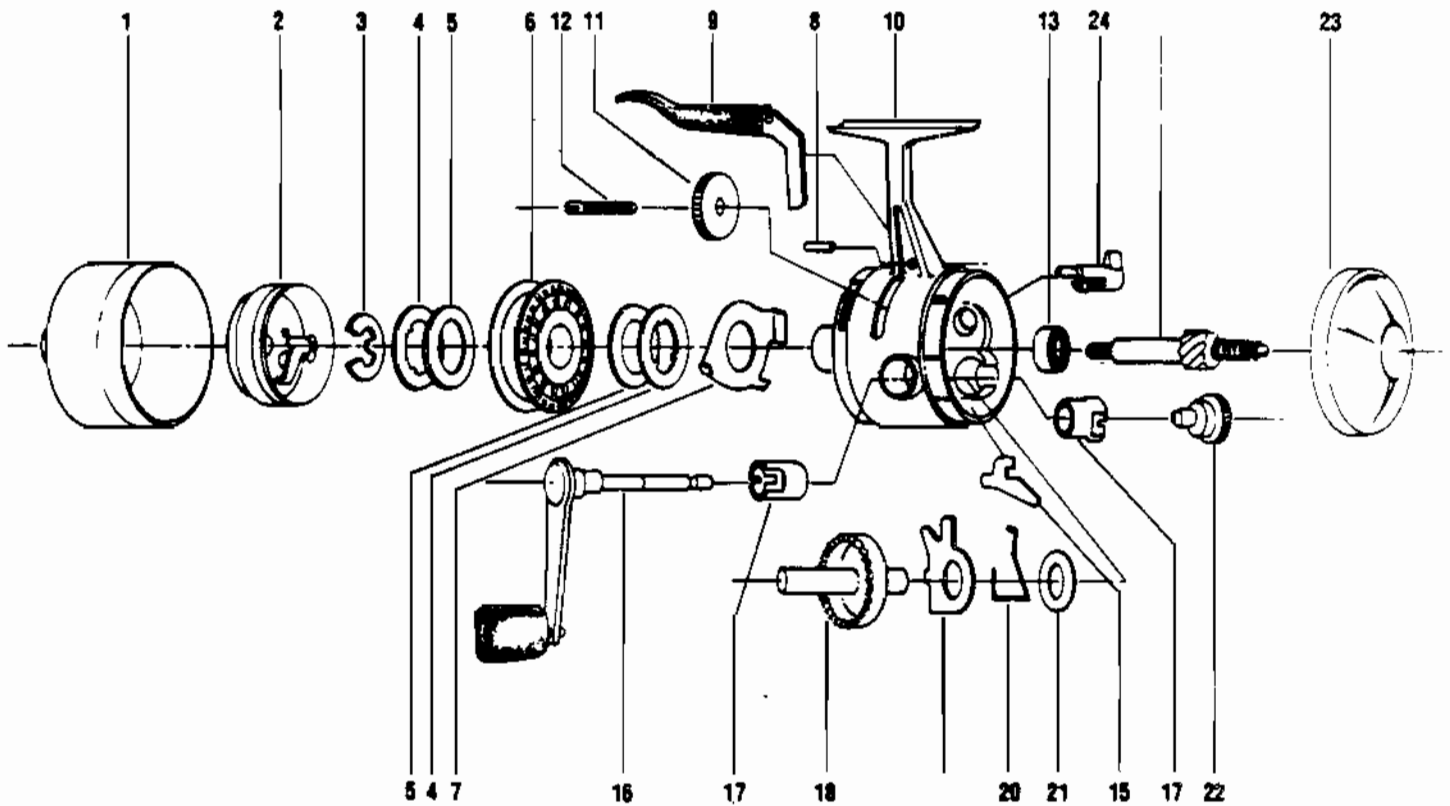

# ZEBCO 44 CLASSIC

Key No.	Part No.	Description
1	JY324-11	FRONT COVER ASSY.
2	JY310-2	SPINNERHEAD
3	GZ034-1	SPOOL RETAINER CLIP
4	JY040	SPOOL WASHER
5	JY108	FLAT WASHER, DRAG
6	JY021	SPOOL
6	JY321-8H	WOUND SPOOL 8# MONO HP
7	KJ027	CLUTCH RING
8	CJ172-3	FINGER BRAKE PIN
9	KJ350	FINGER BRAKE
10	KJ301	BODY ASSY.
11	KJ032	CLUTCH WHEEL
12	BJ054-2	CLUTCH SCREW
13	RY030	BALL BEARING
14	KJ315	CENTER SHAFT ASSY.
15	HJ060	ANTI-REVERSE PAWL
16	KJ318	CRANK HANDLE ASSY.
17	CJ026	CRANK BEARING
18	CJ012-3	CRANK GEAR
19	CJ014	ANTI-REVERSE DRAG
20	CJ061	ANTI-REVERSE PAWL SPRING
21	CJ106	FLAT WASHER
22	KJ068	CRANK ROD NUT
23	KJ323	BACK COVER
24	RY002	ANTI-REVERSE KNOB

WWW.REELDR.COM

Prices subject to change without notice. Prices do not include postage and handling.

**PLEASE ORDER BY PART NUMBER**

Rev. 5/93

Zebco Division Brunswick Corporation, Box 270, Tulsa, OK 74101 USA 918-836-5581