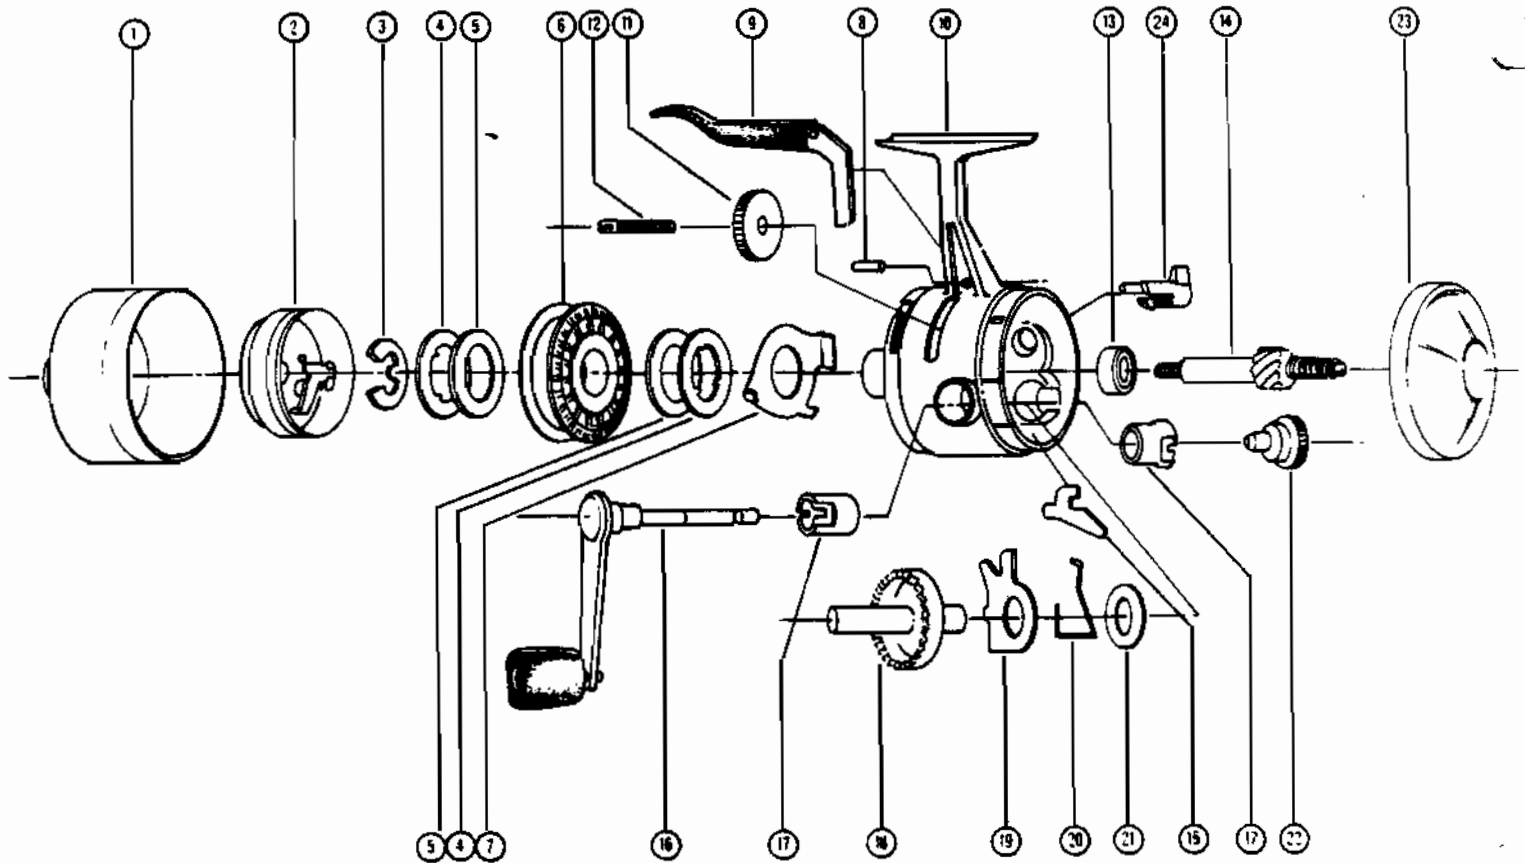

## KEY PART

NO.	NO.	DESCRIPTION
1	JY324-11	FRONT COVER ASSY.
2	JY310-2	SPINNERHEAD
3	GZ034-1	SPOOL RETAINER CLIP
4	JY040	SPOOL WASHER
5	JY108	FLAT WASHER, DRAG
6	JY021	SPOOL
6	JY321-8H	WOUND SPOOL 8# MONO HP
7	KJ027	CLUTCH RING
8	CJ172-3	FINGER BRAKE PIN
9	KJ350	FINGER BRAKE
10	KJ301	BODY ASSY.
11	KJ032	CLUTCH WHEEL
12	BJ054-2	CLUTCH SCREW
13	AZ030	BALL BEARING
14	KJ315	CENTER SHAFT ASSY.
15	HJ060	ANTI-REVERSE PAWL
16	KJ318	CRANK HANDLE ASSY.
17	CJ026	CRANK BEARING
18	CJ012-3	CRANK GEAR
19	CJ014	ANTI-REVERSE DRAG
20	CJ081	ANTI-REVERSE PAWL SPRING
21	CJ106	FLAT WASHER
22	KJ068	CRANK ROD NUT
23	KJ323	BACK COVER
24	RY002	ANTI-REVERSE KNOB