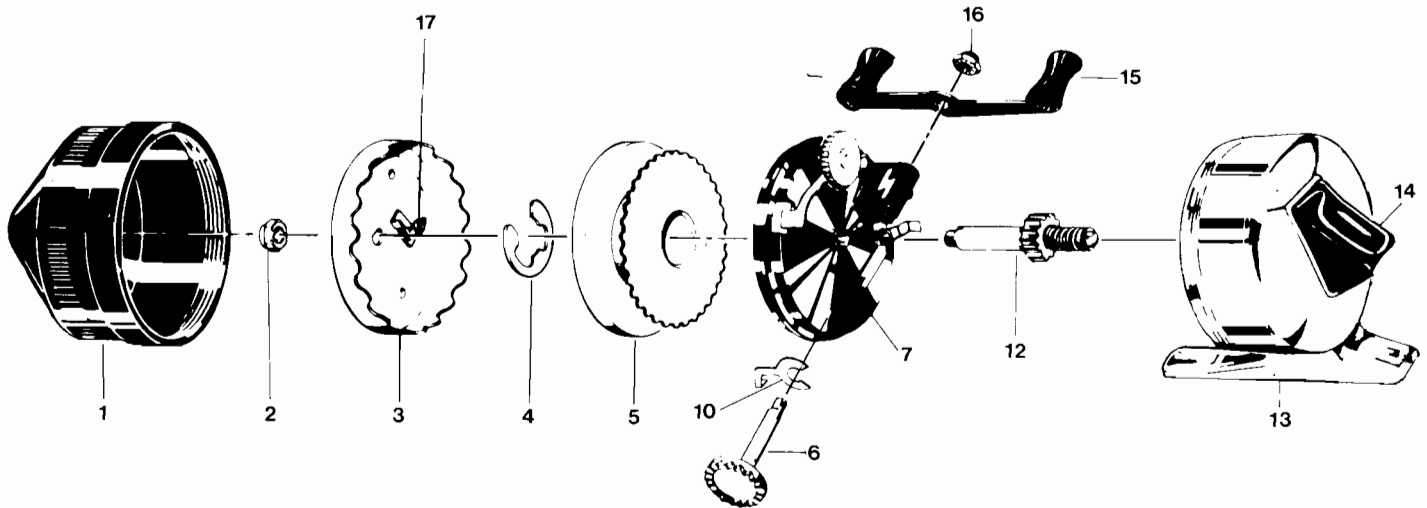

ZEBCO 404

weight	7.5 oz./213 g			
pound test	8	10	12	15
yards	115	85	80	75
meters	105	78	73	69

****When installing Crank Shaft (6), make sure Anti-Reverse Actuator (10) arm fits into slot of Anti-Reverse Pawl (riveted to body).**

KEY PART NO. NO.	DESCRIPTION
1 EZ324-5	FRONT COVER S/A
2 JZ006	SPINNER HEAD NUT
3 EZ310	SPINNER HEAD SUB ASSEMBLY
4 XZ034	SPOOL CLIP
5 EZ021	SPOOL
5 EZ321-15P	SPOOL/15# PREM MOND LINE
6 EZ308	CRANKGEAR W/PAWL
7 EZ301	BODY S/A

KEY PART NO. NO.	DESCRIPTION
10 EZ014	PAWL ACTUATOR
12 EZ315	CENTER SHAFT SUB-ASSEMBLY
13 EZ323-5	SILVER BACK COVER
14 XZ009-2	THUMB STOP BLACK
15 EZ318-4	CRANK HANDLE S/A
16 AZ003	CRANK NUT
17 EZ027	SPINNERHEAD SPRING