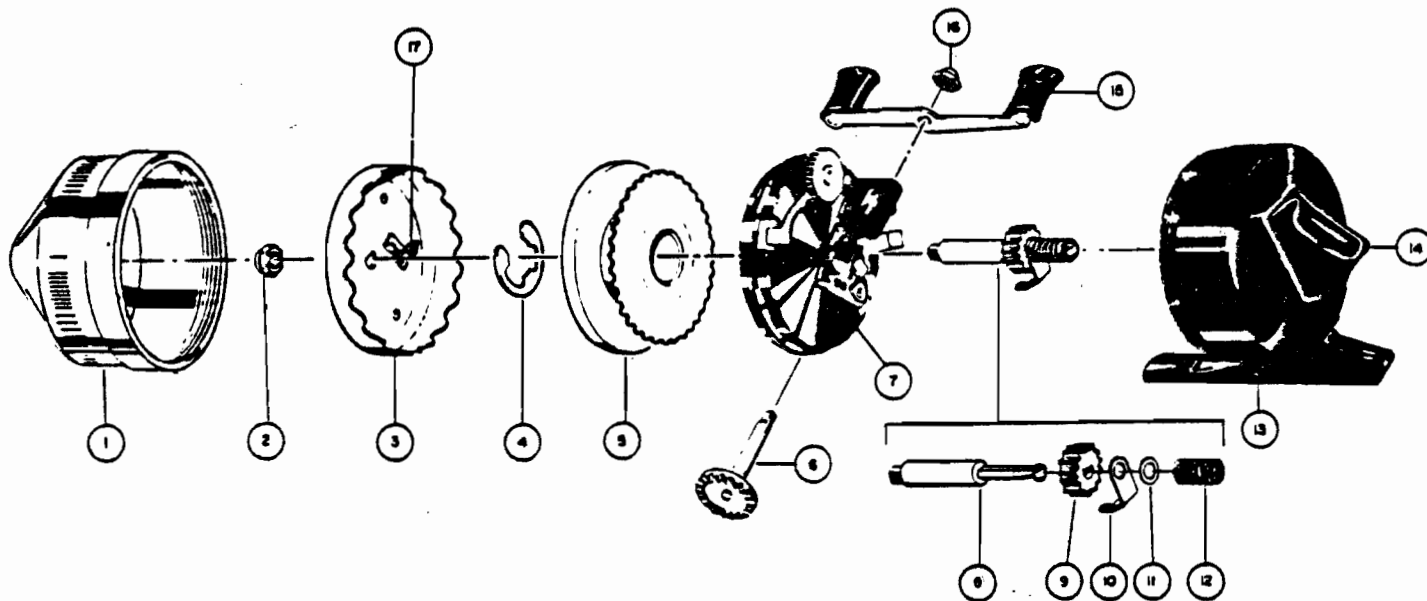

ZEBCO 404™

weight	7.5 oz./213 g			
pound test	8	10	12	15
yards	115	85	80	75
meters	105	78	73	69

WWW.REELDR.COM

KEY No.	PART No.	DESCRIPTION	PRICE	KEY No.	PART No.	DESCRIPTION	PRICE
1	EZ24//SA	FRONT COVER ASSY.	\$1.70	10	EZ14//TP	*ANTI-REVERSE DRAG	\$.35
2	JZ6/4	SPINNER HEAD NUT	.35	11	XZ79/1	*NYLON WASHER	.25
3	EZ10//SA	SPINNER HEAD ASSY.	1.85	12	XZ20/0	*CENTER SHAFT SPRING	.25
4	XZ34/0	SPOOL CLIP	.25	13	EZ23//SA	BACK COVER (THUMB BRK.)	2.00
5	EZ21/7	SPOOL (EMPTY)	1.35	14	DZ9//SA	THUMB BRAKE	.25
6	EZ8//SA	CRANK SHAFT ASSY.	1.35	15	EZ18//SA	CRANK HANDLE ASSY.	.90
7	EZ1//SA	BODY ASSY.	2.00	16	BZ3//TP	CRANK NUT	.25
8	EZ15//TP	*CENTER SHAFT	.70	17	EZ27//TP	SPINNER HEAD SPRING	.35
9	JZ11//TP	*PINION GEAR	.45				
						*AVAILABLE AS ONE UNIT, EZ15//SA CENTER SHAFT ASSY.	1.15