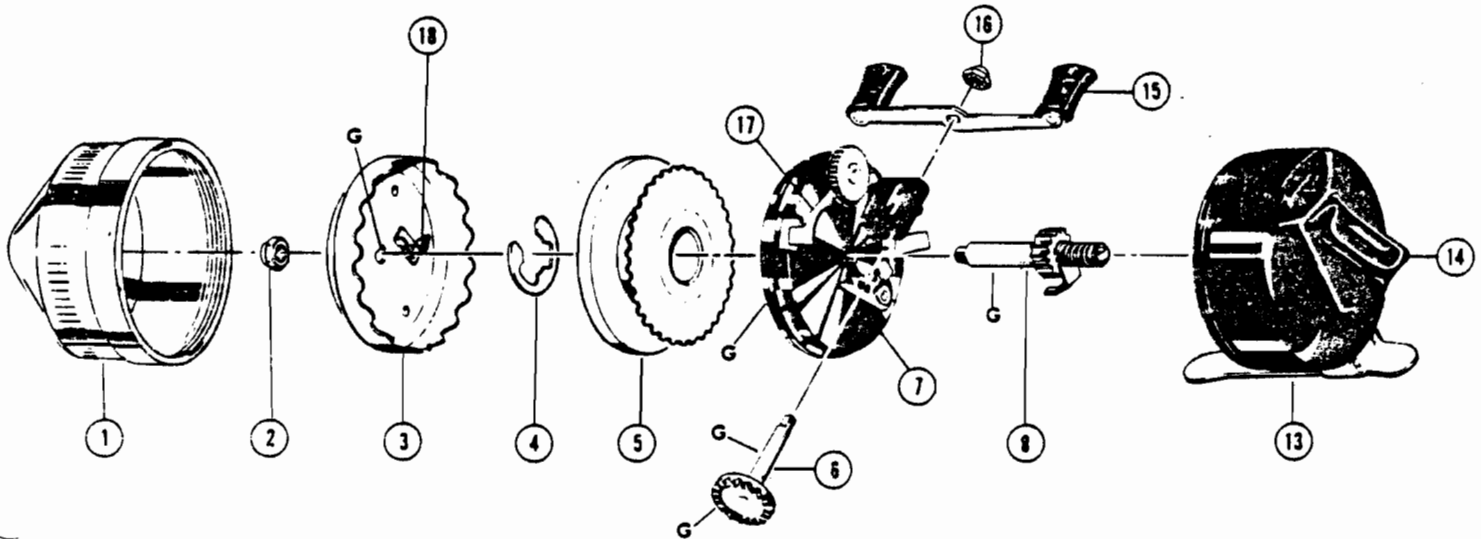

Zebco 404™

WWW.REELDR.COM

Key

No.	Part No.	Description
1	EZ24//SA	Front Cover Assembly
2	JZ6/4	Spinner Head Nut
3	EZ10//SA	Spinner Head Assembly
4	XZ34/0	Spool Clip
5	EZ21/7	Spool-order form attached
6	EZ8//SA	Crank Shaft Assembly
7	EZ1//SA	Body Assembly
8	EZ15//TP	Center Shaft

Key

No.	Part No.	Description
13	EZ23//SA	Back Cover Assembly
15	EZ18//SA	Crank Handle
16	BZ3//TP ✓	Crank Nut
17	EZ52//TP ✓	Clutch Spring
18	EZ27/0 ✓	Spinner Head Spring
	EZ14//TP	Anti-Reverse Drag
	XZ20/0	Center Shaft Spring
	XZ79/1	Nylon Washer