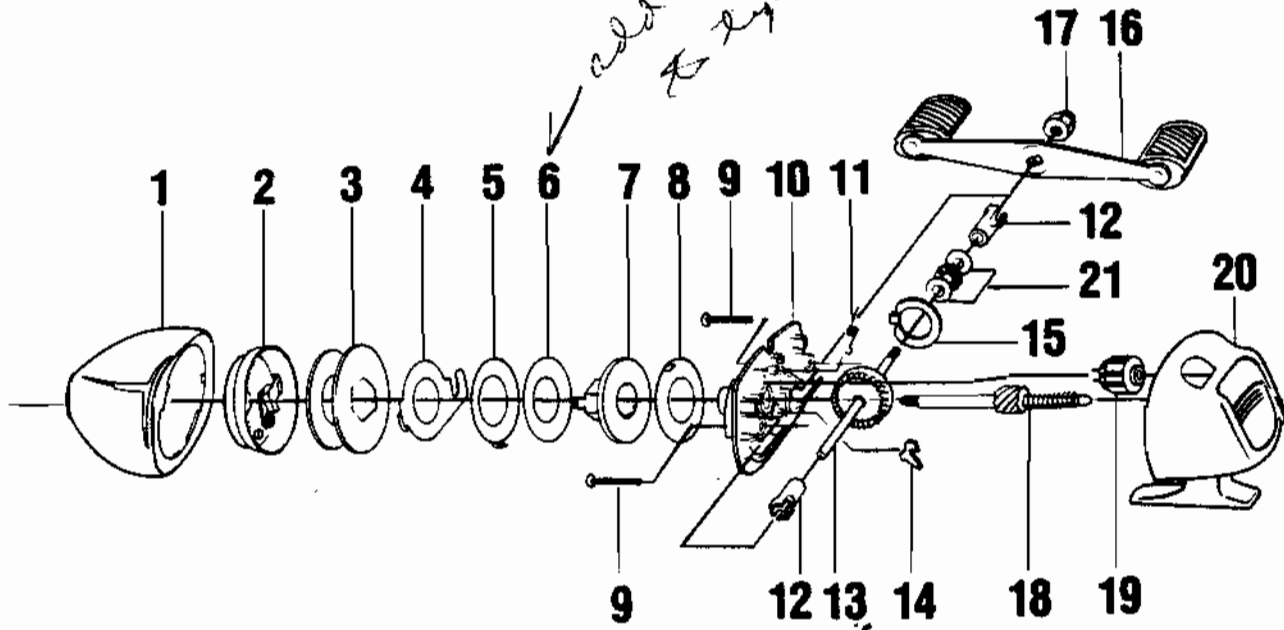

ZEBCO 357

*add another
to higher up drag*

KEY PART

NO. NO.	DESCRIPTION
1 KE324-2	FRONT COVER ASSY.
2 KE310	SPINNERHEAD ASSY.
3 KE021	SPOOL
3 KE321-2	SPOOL W/10# H.P. LINE
4 KE027	CLUTCH RING
5 KE040-1	DRAG WASHER
6 KE108	DRAG WASHER
7 KE189	SPOOL CARRIER
8 KE040-2	DRAG WASHER
9 KE126	SCREWS (2)
10 DE301	BODY ASSY.
11 BE064	CLICK SPRING
12 KE026	CRANK BUSHING (2)
13 KE308	CRANKSHAFT ASSY.
14 KE060	ANTI-REVERSE PAWL
15 KE061	ANTI-REVERSE ACTUATOR
16 KE318	HANDLE ASSY.
17 AZ003	CRANK NUT
18 KE315	CENTERSHAFT ASSY.
19 KE032	DRAG ADJUSTMENT WHEEL
20 KE323-2	BACK COVER ASSY.
21 KE030	THRUST BEARING
22 KE054	DRAG SCREW
23 KE064	WASHER

WWW.REELDR.COM

Prices subject to change without notice. Prices do not include postage and handling.

PLEASE ORDER BY PART NUMBER

Rev. 11/90

Zebco Division Brunswick Corporation, Box 270, Tulsa, OK 74101 USA 918-836-5881