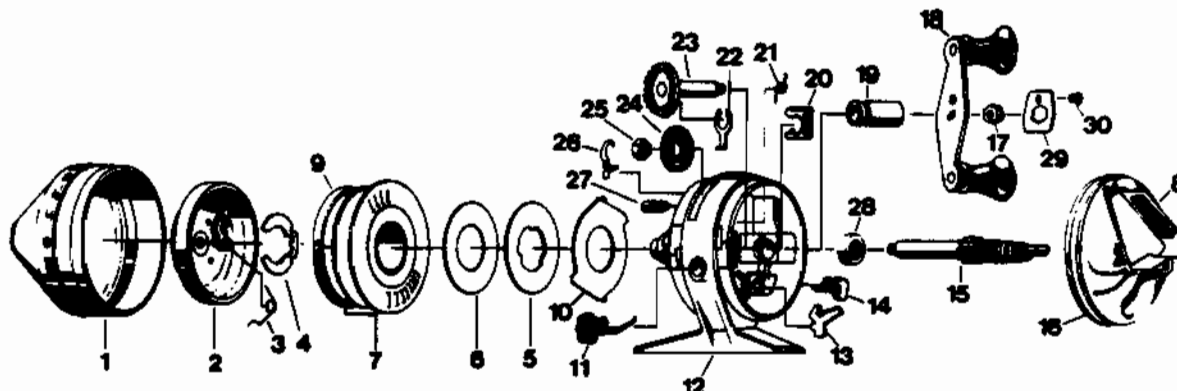

ZEBCO 33CL

CLASSIC®

WWW.REELDR.COM

Key No.	Part No.	Description	Key No.	Part No.	Description
1	VY324	Front Cover	16	VY323	Back Cover S/A
2	RY310-1	Spinnerhead Assy.	17	VY003	Crank Nut
3	RY049	Spring - Pickup Arm	18	KZ318-6	Crank Handle S/A
4	RY034-1	Spool Retainer Clip	19	RY026-1	Crank Bearing
5	CJ040-1	Spool Washer (Metal)	20	RY029-1	Bearing Retainer Clip
6	CJ108-1	Flat Washer	21	RY064-1	Drag Adjustment Spring
7	RY021-1	Spool (Empty)	22	JY061	Pawl Adaptor
7	RY321-10H	Wound Spool 10# Mono H.P.	23	RY308	Crank Shaft Assy.
8	VY309	Thumb Stop S/A	24	RY332-2	Drag Wheel Assy.
9	RY036-1	Spool Lip	25	RY077-1	Hex Nut
10	RY027-1	Clutch Ring	26	RY033	Ratchet Spring
11	RY014	Bait Click	27	BJ054-2	Clutch Screw
12	VY301-3	Body S/A Warranty	28	RY030	Ball Bearing
13	RY060-1	Anti-Reverse Pawl	29	VY056	Nut Lock
14	RY002	Anti-Reverse Knob	30	VY057	Screw
15	RY315-1	Center Shaft			

August, 1988, new revisions of both RY321-10Z and RY036-1 require using the two parts as a set. They do not work separately with a previous revision.

PLEASE ORDER BY PART NUMBER

Rev. 2/92

Zebco Division Brunswick Corporation, Box 270, Tulsa, OK 74101 USA 918-836-5561