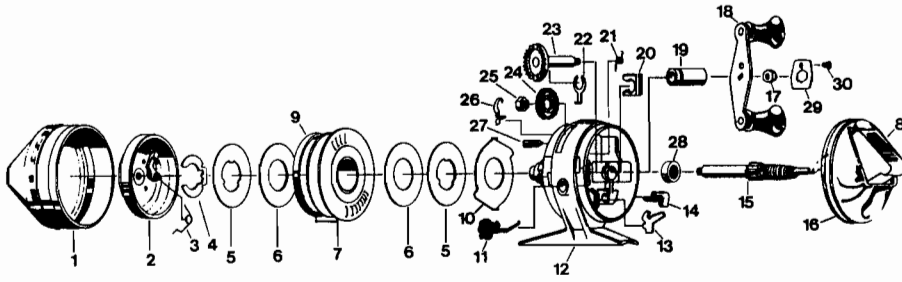

TEBCO 33 CLASSIC®

Key No.	Part No.	Description
1	VY324	Front Cover Assembly
2	RY310	Spinnerhead Assembly
3	RY049	Pick-Up Arm Spring
4	RY034	Spool Retainer Clip
5	CJ040	Spool Washer (Metal)
6	CJ108	Flat Washer
7	RY021	Spool w/Lip (Empty)
	RY321-10H	Spool w/10# High Performance Line
8	VY309	Thumb Brake Assy.
9	RY036	Spool Lip (Line Guard)
10	RY027	Clutch Ring
11	RY014	Bait Click
12	VY301	Body (12,11,21,24-27,28)
13	RY060	Anti-Reverse Pawl
14	RY002	Anti-Reverse Actuator
15	RY315	Center Shaft Assembly
16	VY323	Back Cover w/Thumb Brake
17	VY003	Locking Crank Nut
18	VY318	Handle Assembly
19	RY026	Crank Bearing
20	RY029	Bearing Retainer Clip
21	RY064	Drag Adjustment Spring
22	JY061	Pawl Actuator
23	RY308	Crank Shaft Assembly
24	RY032	Drag Adjustment Wheel
25	RY077	Drag Adjustment Nut
26	RY033	Spool Click Spring
27	BJ054	Clutch Screw
28	RY030	Ball Bearing
29	VY056	Crank Nut Lock
30	VY057	Crank Nut Lock Retainer

WWW.REELDR.COM

TEBCO Z20

Key No.	Part No.	Description
1	XY324	Front Cover Assembly
2	JZ006	Spinnerhead Nut
3	XZ310	Spinnerhead Assembly
4	XZ034	Spool Retainer Clip
5	XZ021	Spool (Empty)
	XZ321-10P	Spool w/10# Zebco Line
6	XZ301	Body Assembly

Key No.	Part No.	Description
7	XZ308	Crank Shaft
10	XZ063	Anti-Reverse Pawl
13	XY323	Back Cover w/Th Br
14	XZ009-12	Thumb Brake
15	XZ318-1	Handle Assembly (Blk)
16	XZ003-1	Crank Nut
17	EZ027	Spinnerhead Spring

*Available As One Unit,
XZ315 Center Shaft Assembly