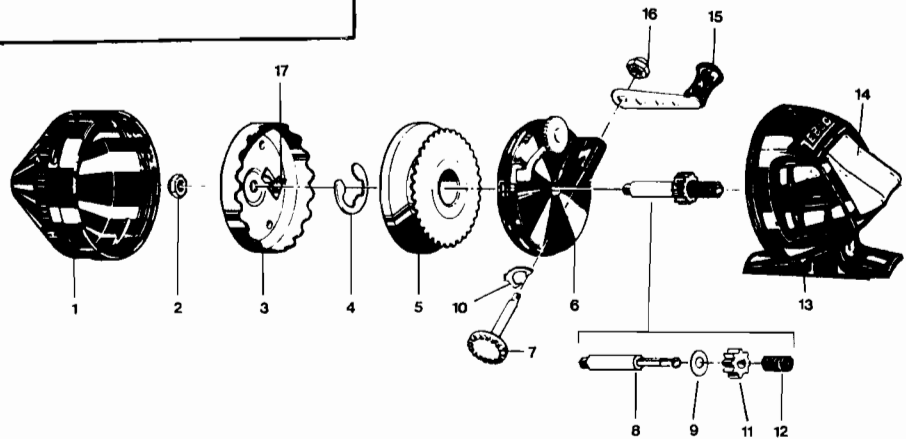

TEBCO 33 CLASSIC®

Key No.	Part No.	Description
1	VY324	Front Cover Assembly
2	RY310	Spinnerhead Assembly
3	RY049	Pick-Up Arm Spring
4	RY034	Spool Retainer Clip
5	CJ040	Spool Washer (Metal)
6	CJ108	Flat Washer
7	RY021	Spool w/Lip (Empty)
	RY321-10H	Spool w/10# High Performance Line
8	VY309	Thumb Brake Assy.
9	RY036	Spool Lip (Line Guard)
10	RY027	Clutch Ring
11	RY014	Bait Click
12	VY301	Body (12,11,21,24-27,28)
13	RY060	Anti-Reverse Pawl
14	RY002	Anti-Reverse Actuator
15	RY315	Center Shaft Assembly
16	VY323	Back Cover w/Thumb Brake
17	VY003	Locking Crank Nut
18	VY318	Handle Assembly
19	RY026	Crank Bearing
20	RY029	Bearing Retainer Clip
21	RY064	Drag Adjustment Spring
22	JY061	Pawl Actuator
23	RY308	Crank Shaft Assembly
24	RY032	Drag Adjustment Wheel
25	RY077	Drag Adjustment Nut
26	RY033	Spool Click Spring
27	BJ054	Clutch Screw
28	RY030	Ball Bearing
29	VY056	Crank Nut Lock
30	VY057	Crank Nut Lock Retainer

WWW.REELDR.COM

TEBCO Z20

Key No.	Part No.	Description
1	XY324	Front Cover Assembly
2	JZ006	Spinnerhead Nut
3	XZ310	Spinnerhead Assembly
4	XZ034	Spool Retainer Clip
5	XZ021	Spool (Empty)
	XZ321-10P	Spool w/10# Zebco Line
6	XZ301	Body Assembly

Key No.	Part No.	Description
7	XZ308	Crank Shaft
10	XZ063	Anti-Reverse Pawl
13	XY323	Back Cover w/Th Br
14	XZ009-12	Thumb Brake
15	XZ318-1	Handle Assembly (Blk)
16	XZ003-1	Crank Nut
17	EZ027	Spinnerhead Spring

*Available As One Unit,
XZ315 Center Shaft Assembly