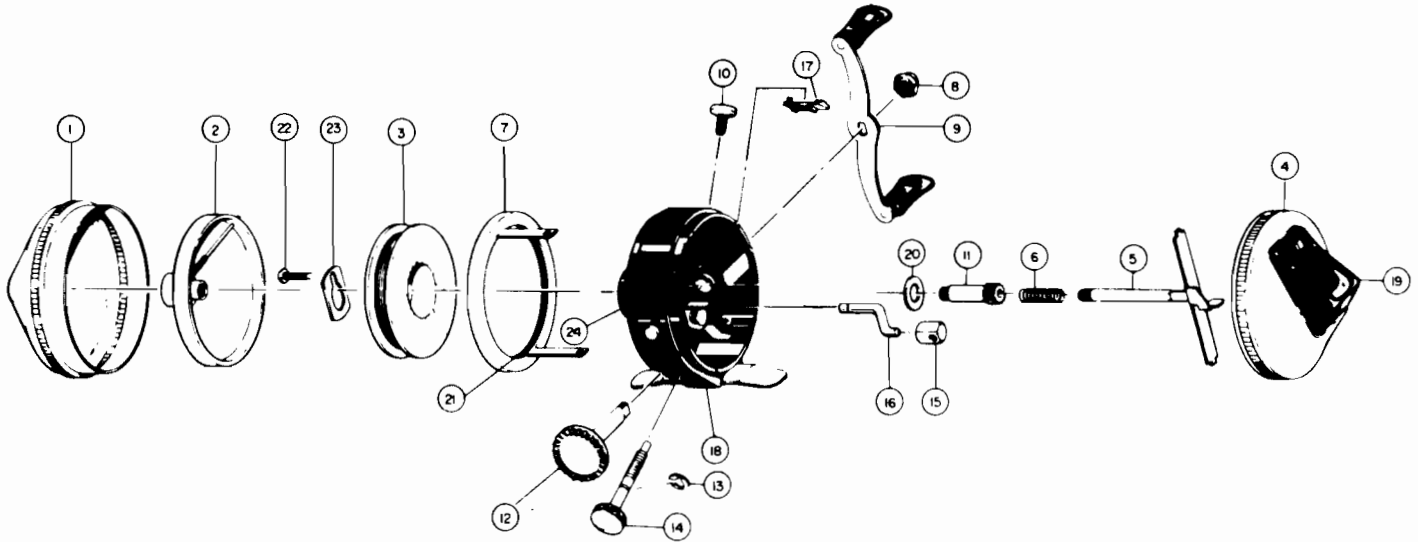

ZEBCO 33™

weight	8 oz./227 g		
pound test	8	10	12
yards	115	100	90
meters	105	91	82

WWW.REELDR.COM

MODEL 33

Key No.	Part No.	Description	Key No.	Part No.	Description
1	LZ324	Front Cover Assy.	11	LZ311	Pinion Gear
	LZ324-B	Front Cover Assy. (Blk.)	12	LZ308	Crank Shaft Assy.
2	NZ310	Spinner Head Assy.	13	LZ029	Retainer Clip
3	LZ021	Spool (Empty)	14	LZ032	Adjustment Screw
	LZ321-10T	Spool w/10# Trilene	15	BZ036	Adjustment Nut
4	LZ323	Back Cover w/Thmb. Brk.	16	LZ035	Clutch Link
	LZ323-B	Back Cover Assy. (Blk.)	17	LZ056	Cover Lock
5	LZ307	Brake Bar Assy.	18	LZ301	Body Assembly
6	JZ020	Center Shaft Assy.	19	LZ309	Thumb Stop
7	LZ346	Brake Ring Assy.	20	LZ019	Pinion Gear Washer
8	AZ003	Crank Nut (or XZ003-1)	21	LZ053	Brake Ring Gasket
9	LZ318	Crank Handle Assy.	22	LZ040	Spool Latch Screw
	LZ318-B	Crank Handle (Black)	23	LZ034	Spool Latch
0	LZ055	Cover Lock Screw	24	LZ017	Center Bushing

PLEASE ORDER BY PART NUMBER

Zebco Division Brunswick Corporation, Box 270, Tulsa OK 74101 USA 918 836 5581