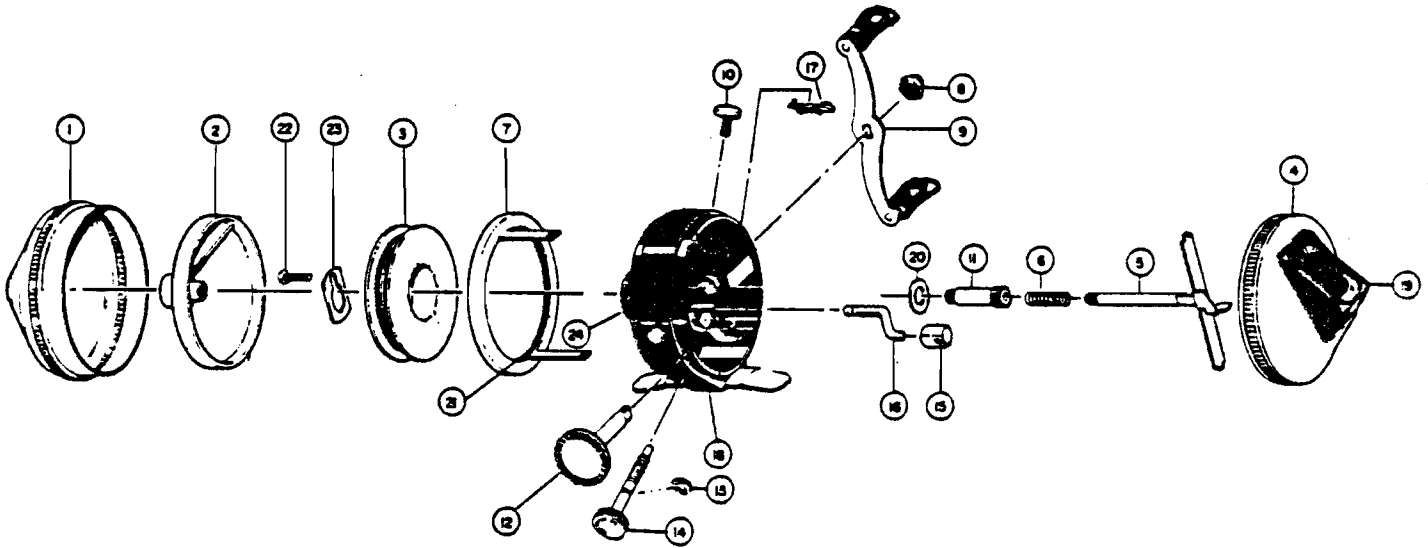

ZEBCO 33™

weight	8 oz./227 g		
pound test	8	10	12
yards	118	100	90
meters	105	91	82

WWW.REELDR.COM

KEY No.	PART No.	DESCRIPTION	PRICE	KEY No.	PART No.	DESCRIPTION	PRICE
1	LZ24//SA	FRONT COVER ASSY.	\$2.10	13	LZ29/1	RETAINER CLIP	\$.25
2	NZ10//SA	SPINNER HEAD ASSY.	2.40	14	LZ32//TMP	ADJUSTMENT SCREW	.25
3	LZ21//CP	SPOOL (EMPTY)	1.70	15	BZ36//TP	ADJUSTMENT NUT	.35
4	LZ23//SA	BACK COVER (THUMB BRK.)	2.80	16	LZ35//TP	CAM LEVER	.25
5	LZ7//SA	BRAKE BAR ASSY.	.90	17	LZ56//CP	COVER LOCK	.25
6	JZ20/2	CENTER SHAFT ASSY.	.25	18	LZ1//SA	BODY ASSY.	6.10
7	LZ46//SA	BRAKE RING ASSY.	1.20	19	LZ9//SA	THUMB STOP	.65
8	BZ3//TP	CRANK NUT	.25	20	LZ19-1/0	PINION GEAR WASHER	.25
9	LZ18//SA	CRANK HANDLE ASSY.	1.20	21	LZ53//TP	BRAKE RING GASKET	.35
10	LZ55/B	COVER LOCK SCREW	.25	22	LZ40-1/0	SPOOL LATCH SCREW	.25
11	LZ11//THT	PINION GEAR	2.10	23	LZ34/2	SPOOL LATCH	.35
12	LZ8//SA	CRANK SHAFT ASSY.	2.40	24	LZ17//TP	CENTER BUSHING	.40

PLEASE ORDER BY PART NUMBER

Zebco Division Brunswick Corporation, Box 270, Tulsa OK 74101 USA 918-336-5581