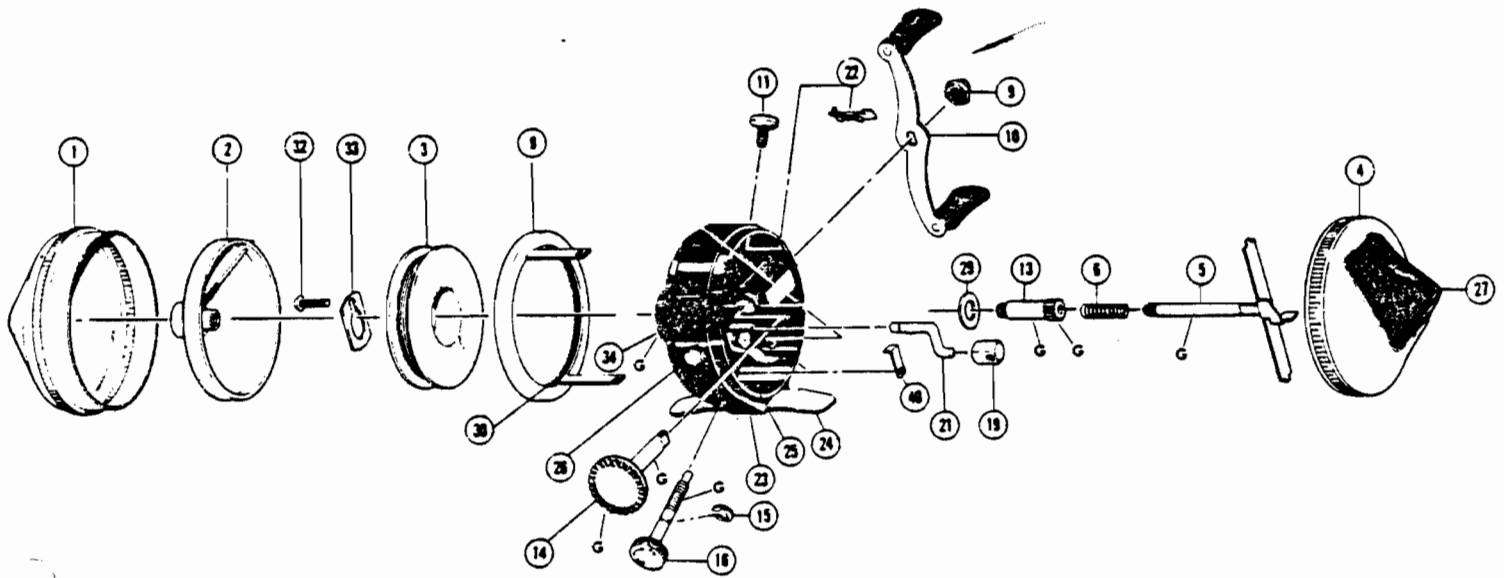

Zebco 33™

WWW.REELDR.COM

Key

Key No.	Part No.	Description
1	LZ24//SA	Front Cover Assembly
2	NZ10//SA	Spinner Head Assembly
3	LZ21//CP	Spool-order form attached
4	LZ23//SA	Back Cover Assembly
5	LZ7//SA	Brake Bar Assembly
6	JZ20/.2	Control Shaft Spring
8	LZ46//SA	Brake Ring Assembly
9	BZ3//TP	Crank Nut
10	LZ18//SA	Crank Handle Assembly
11	LZ55/T	Cover Lock Screw
13	LZ11//THT	Pinion Gear
14	LZ8//SA	Crank Shaft Gear
15	LZ29/1	Retainer Clip
16	LZ32//TMP	Adjustment Screw

Key

Key No.	Part No.	Description
19	BZ36//TP	Adjustment Nut
21	LZ35//TP	Cam Lever
22	LZ56//CP	Cover Lock
23	LZ1//SA	Body Assembly
26	BZ2//TP	Click Knob
27	LZ9//SA	Thumb Stop
29	LZ19-1/0	Pinion Gear Washer
30	LZ53//TP	Brake Ring
32	LZ40-1/0	Spool Latch Screw
33	LZ34/2	Spool Latch
34	LZ17//TP	Center Bushing
	QZ76/0	Click Spring Rivets
	LZ54/1	Nylon Washer