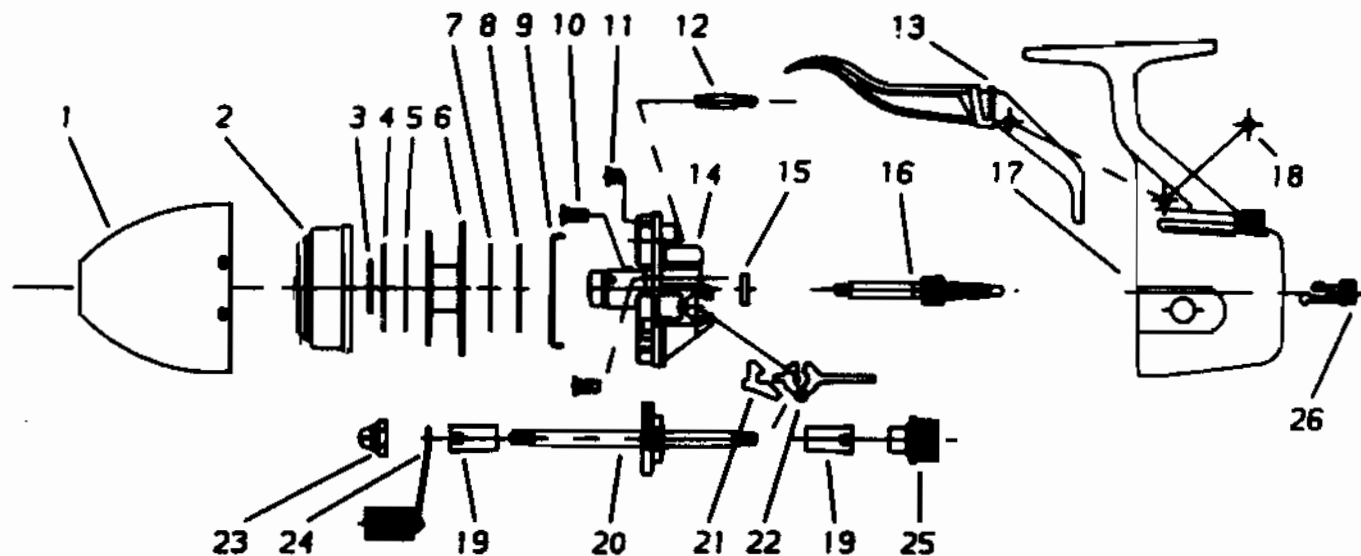

# **ZEBCO 257TS BULLET**

[WWW.REELDR.COM](http://WWW.REELDR.COM)

Key No.	Part No.	Description
1	SE324-3	Assembly - Front Cover
2	SE310	Assembly - Spinnerhead
3	SE034	Spool Clip
4	SE040-2	Spool Washer (Steel)
5	SE108-2	Drag Washer (Plastic)
6	SE321-1	Assembly - Spool
7	SE108-1	Drag Washer (Plastic)
8	SE040-1	Spool Washer (Steel)
9	SE027	Clutch Ring
10	KE126	Screw
11	SE126	Screw
12	TE054	Drag Screw
13	TE350	Assembly - Trigger

Key No.	Part No.	Description
14	SE301	Assembly - Body
15	BJ017	Ball Bearing
16	SE315	Assembly - Centershaft
17	TE323-2	Assembly - Back Cover
18	CJ172-3	Spring Pin
19	KE026	Crank Bushing
20	TE306	Assembly - Crankshaft
21	KE060	Anti-Reverse Pawl
22	TE061	Anti-Reverse Drag
23	AZ003	Crank Nut
24	TE318	Assembly - Handle
25	TE068	Cap
26	TE002	Anti-Reverse Actuator