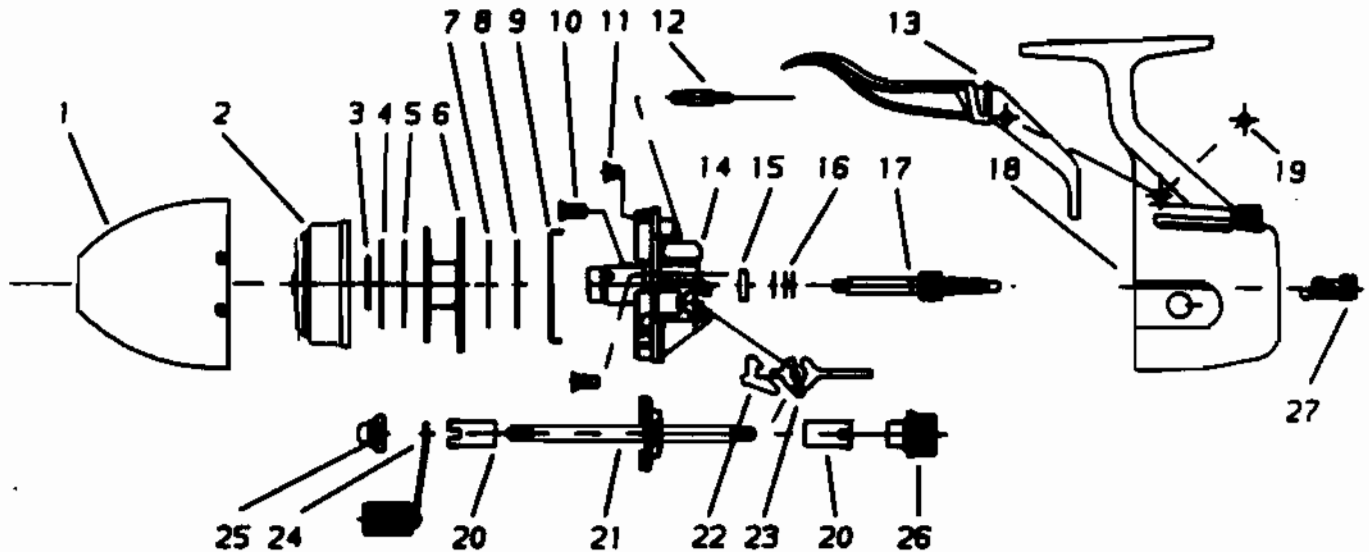

ZEBCO 22TS BULLET

WWW.REELDR.COM

Key No.	Part No.	Description	Key No.	Part No.	Description
1	SE324-1	Assembly - Front Cover	15	SE017	Center Bushing
2	SE310	Assembly - Spinnerhead <i>Have</i>	16	SE070	Washer (Plastic)
3	SE034	Spool Clip	17	SE315	Assembly - Centershaft
4	SE040-2	Spool Washer (Steel)	18	TE323-1	Assembly - Back Cover
5	SE108-2	Drag Washer (Plastic)	19	CJ172-3	Spring Pin
6	SE321-1	Assembly - Spool	20	KE026	Crank Bushing
7	SE108-1	Drag Washer (Plastic)	21	TE308	Assembly - Crankshaft
8	SE040-1	Spool Washer (Steel)	22	KE060	Anti-Reverse Pawl
9	SE027	Clutch Ring	23	TE061	Anti-Reverse Drag
10	KE126	Screw	24	TE318	Assembly - Handle
11	SE126	Screw	25	AZ003	Crank Nut <i>Have</i>
12	TE054	Drag Screw	26	TE068	Cap
13	TE350	Assembly - Trigger	27	TE002	Anti-Reverse Actuator
14	SE301	Assembly - Body			

PLEASE ORDER BY PART NUMBER

Rev. 2/92

Zebco Division Brunswick Corporation, Box 270, Tulsa, OK 74101 USA 918-836-5581