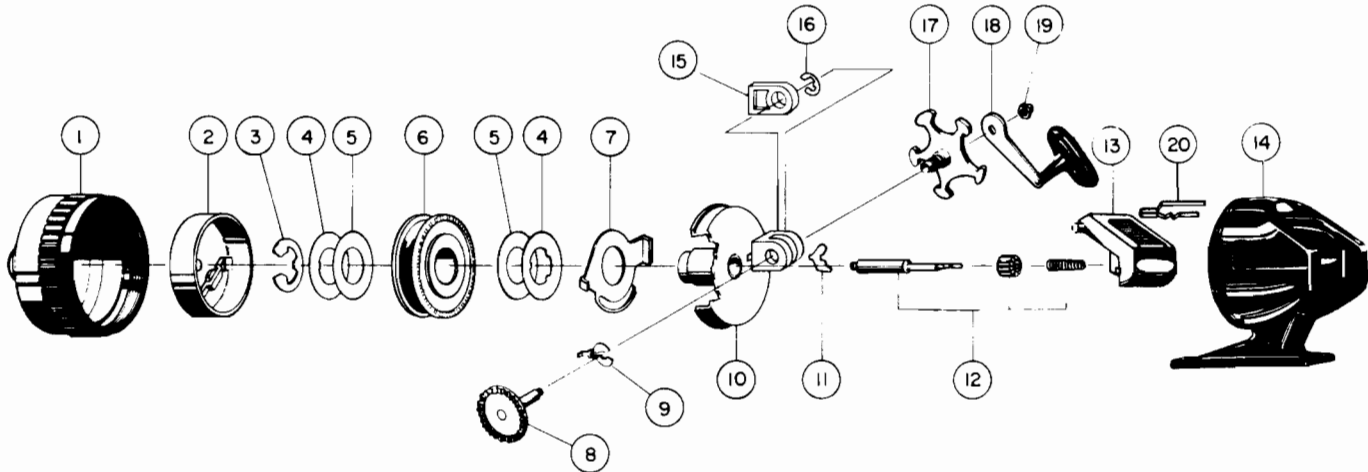

ZEBCO 20/30™

weight	10.4 oz./295 g		
pound test	12	14	17
yards	100	90	75
meters	91	82	69

WWW.REELDR.COM

MODEL 20/30

Key No.	Part No.	Description	Key No.	Part No.	Description
1	KY324	Front Cover Assy.	11	JY060	Anti-Rev. Pawl
2	KY310	Spinner Head Assy.	12	KY315	Center Shaft Assy.
3	GZ034	Spool Clip	13	JY009	*Thumb Brake
4	CJ040	Spool Washer	14	KY323	Back Cover w/Th. Brk.
5	CJ108	Flat Washer	15	KY054	Slide Drag Actuator
6	KY021	Spool (Empty)	16	JY121	Retainer Clip
	KY321-14T	Spool w/ 14# Trilene	17	KY026	Crank Bushing (Star)
7	KY027	Clutch Ring	18	KY318	Crank Handle Assy.
8	KY308	Crank Shaft Assy.	19	AZ003	Crank Nut (or XZ003-1)
9	JY061	Pawl Actuator	20	KY038	*Thumb Stop Spring
10	KY301	Body Assembly			

*Available Separate Or With
Back Cover Assembly

PLEASE ORDER BY PART NUMBER

Zebco Division Brunswick Corporation, Box 270, Tulsa OK 74101 USA 918 836-5581