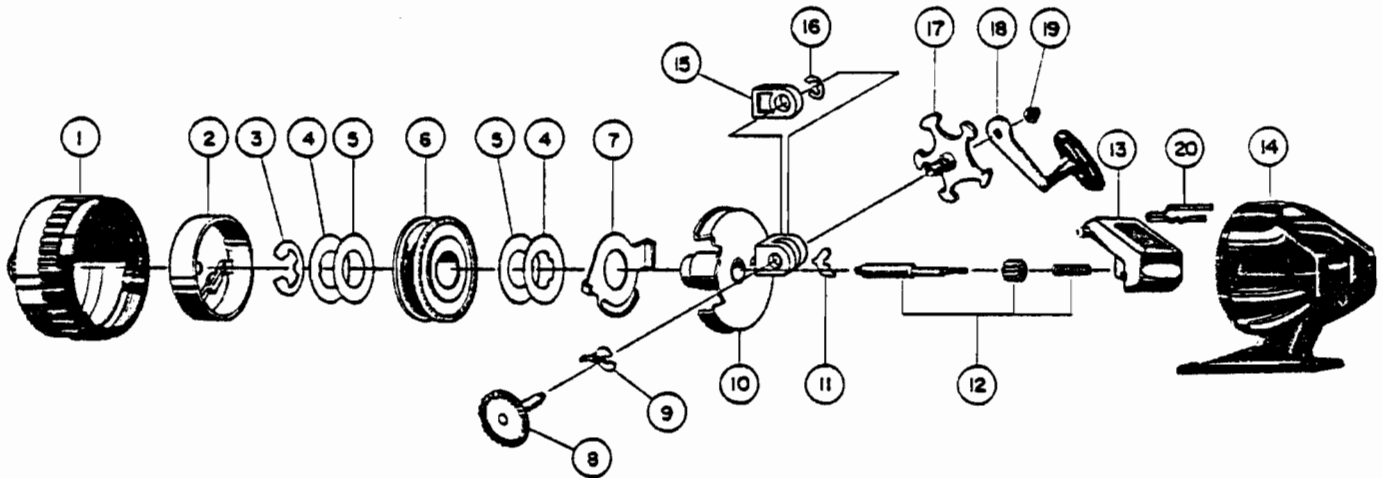

# ZEBCO 20/30™

weight	10.4 oz./295 g		
pound test	12	14	17
yards	100	90	75
meters	91	82	69

[WWW.REELDR.COM](http://WWW.REELDR.COM)

KEY No.	PART No.	DESCRIPTION	PRICE	KEY No.	PART No.	DESCRIPTION	PRICE
1	KY24//SA	FRONT COVER ASSY.	\$3.90	11	JY60/A	ANTI-REVERSE PAWL	\$ .30
2	KY10//SA	SPINNER HEAD ASSY.	3.70	12	KY15//SA	CENTER SHAFT ASSY.	2.80
3	GZ34//THT	SPOOL CLIP	.30	13	JY9//SA	THUMB STOP ASSY.	.70
4	CJ40/A	SPOOL WASHER	.70	14	KY23//SA	BACK COVER ASSY.	4.50
5	CJ108/O	FLAT WASHER	.30	15	KY54/O	SLIDE DRAG ACTUATOR	.75
6	KY21/O	SPOOL (EMPTY)	1.75	16	JY121/O	RETAINER CLIP	.30
7	KY27/O	CLUTCH RING	.80	17	KY26/CP	CRANK BUSHING (STAR)	2.20
8	KY8//SA	CRANK SHAFT ASSY.	1.45	18	KY18//SA	CRANK HANDLE ASSY.	1.80
9	JY61/O	PAWL ACTUATOR	.30	19	AZ3//TP	CRANK NUT	.55
10	KY1//SA	BODY ASSY.	1.70	20	KY38/A	THUMB STOP SPRING	.35

PLEASE ORDER BY PART NUMBER

Zebco Division Brunswick Corporation. Box 270. Tulsa OK 74101 USA 918-836-5581