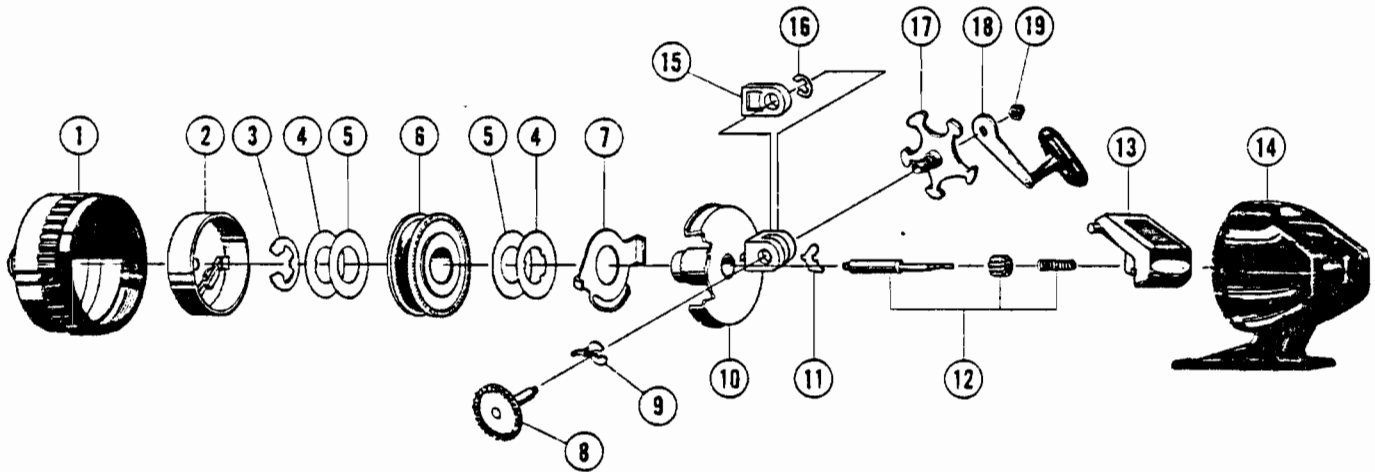

ZEBCO 20/20™

weight	8.7 oz./247 g		
pound test	6	8	10
yards	150	100	85
meters	137	91	77

WWW.REELDR.COM

KEY No.	PART No.	DESCRIPTION	PRICE	KEY No.	PART No.	DESCRIPTION	PRICE
1	JY24//SA	FRONT COVER ASSY.	\$3.70	11	JY60/A	ANTI-REVERSE PAWL	\$.30
2	JY10//SA	SPINNER HEAD ASSY.	3.60	12	JY15//SA	CENTER SHAFT ASSY.	2.75
3	JY34/O	SPOOL CLIP	.30	13	JY9//SA	THUMB STOP ASSY.	.70
4	JY40/A	SPOOL WASHER	.60	14	JY23//SA	BACK COVER	4.50
5	JY108/O	DRAG WASHER	.30	15	JY54/O	SLIDE DRAG ACTUATOR	.75
6	JY21//CP	SPOOL (EMPTY)	1.75	16	JY121/O	RETAINER CLIP	.30
7	JY27/O	CLUTCH RING	.75	17	JY26/O	CRANK BUSHING (STAR)	2.20
8	JY8//SA	CRANK SHAFT ASSY.	1.25	18	JY18//SA	CRANK HANDLE ASSY.	1.75
9	JY61/O	PAWL ACTUATOR	.30	19	AZ3//TP	CRANK NUT	.55
10	JY1//SA	BODY ASSY.	1.50				

PLEASE ORDER BY PART NUMBER

Zebco Division Brunswick Corporation, Box 270, Tulsa OK 74101 USA 918-636-5581