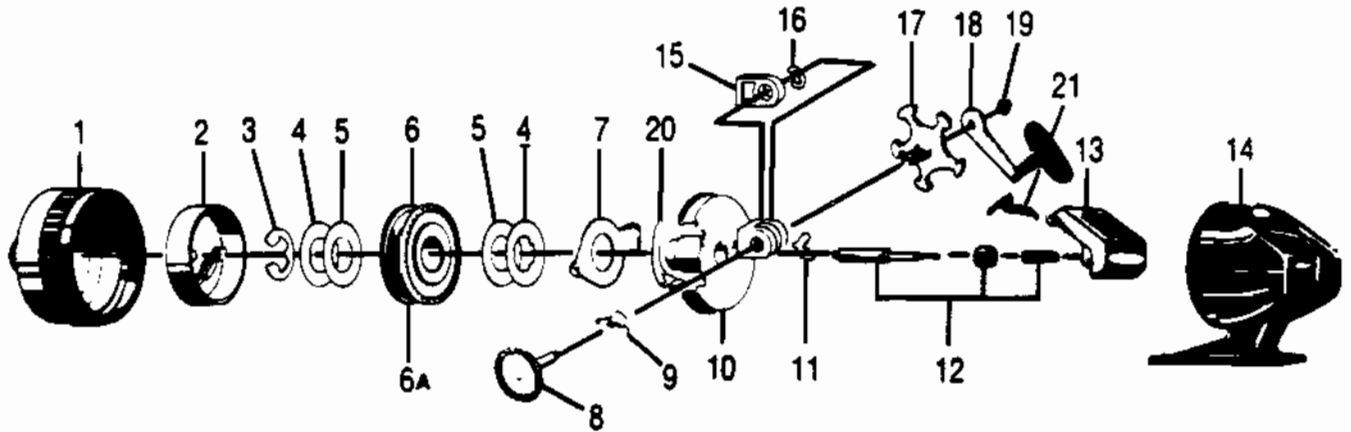

# ZEBCO 2030N

[WWW.REELDR.COM](http://WWW.REELDR.COM)

Key No.	Part No.	Description
1	KY324-5	FRONT COVER ASSY.
2	KY310-1	SPINNERHEAD S/A
3	GZ034-1	SPOOL RETAINER CLIP
4	CJ040-1	SPOOL WASHER (METAL)
5	CJ108-1	FLAT WASHER
6	KY021	SPOOL
6	KY321-14H	SPOOL W/14# HI PERF LINE
7	KY027-1	CLUTCH RING
8	KY308-1	CRANK SHAFT S/A
9	JY061	PAWL ACTUATOR
10	KY301	BODY ASSEMBLY 2030
11	JY060	ANTI-REVERSE PAWL
12	KY315	CENTER SHAFT SUB-ASSEMBLY
13	KY009	THUMB STOP
14	KY323-6	BACK COVER S/A
15	KY054-1	SLIDE DRAG ACTUATOR
16	JY121	RETAINER CLIP
17	KY032-1	DRAG STAR
18	KY318-3	HANDLE ASSY.
19	AZ003	CRANK NUT
21	KY038	THUMB STOP SPRING
22	KY026-5	CRANK BUSHING

Prices subject to change without notice. Prices do not include postage and handling.

**PLEASE ORDER BY PART NUMBER**

Rev. 5/93

Zebco Division Brunswick Corporation, Box 270, Tulsa, OK 74101 USA 918-836-5581