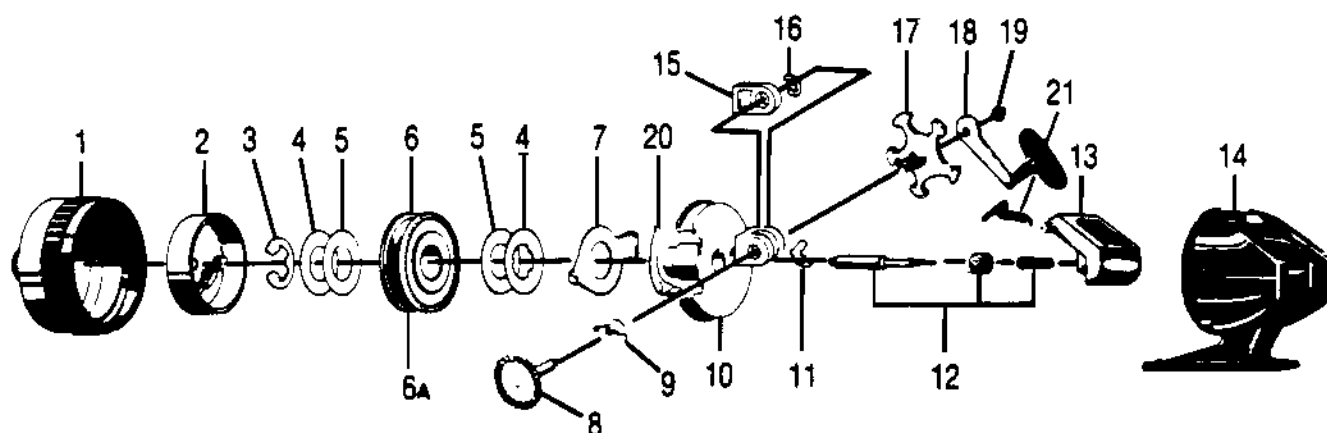

ZEBCO 2020N

WWW.REELDR.COM

Key No.	Part No.	Description
1	JY324-12	FRONT COVER S/A
2	JY310	SPINNERHEAD
3	JY034	SPOOL CLIP
4	JY040	SPOOL WASHER
5	JY108	FLAT WASHER, DRAG
6	JY021	SPOOL
6	JY321-8H	WOUND SPOOL 8# MONO HP
7	NY027	CLUTCH RING
8	JY308	CRANK GEAR SUB-ASSEMBLY
9	JY061	PAWL ACTUATOR
10	JY301	BODY SUB-ASSM
11	JY060	ANTI-REVERSE PAWL
12	JY315	CENTER SHAFT S/A
13	KY009	THUMB STOP
14	JY323-5	BACK COVER S/A
15	JY054	SLIDE DRAG ACTUATOR
16	JY121	RETAINER CLIP
17	JY032-1	DRAG STAR
18	JY318-5	HANDLE ASSY.
19	AZ003	CRANK NUT
20	RY033	RATCHET SPRING
21	QY038	THUMB STOP SPRING
22	WY026	CRANK SHAFT BUSHING

Prices subject to change without notice. Prices do not include postage and handling.

PLEASE ORDER BY PART NUMBER

Rev. 5/93

Zebco Division Brunswick Corporation, Box 270, Tulsa, OK 74101 USA 918-836-5581