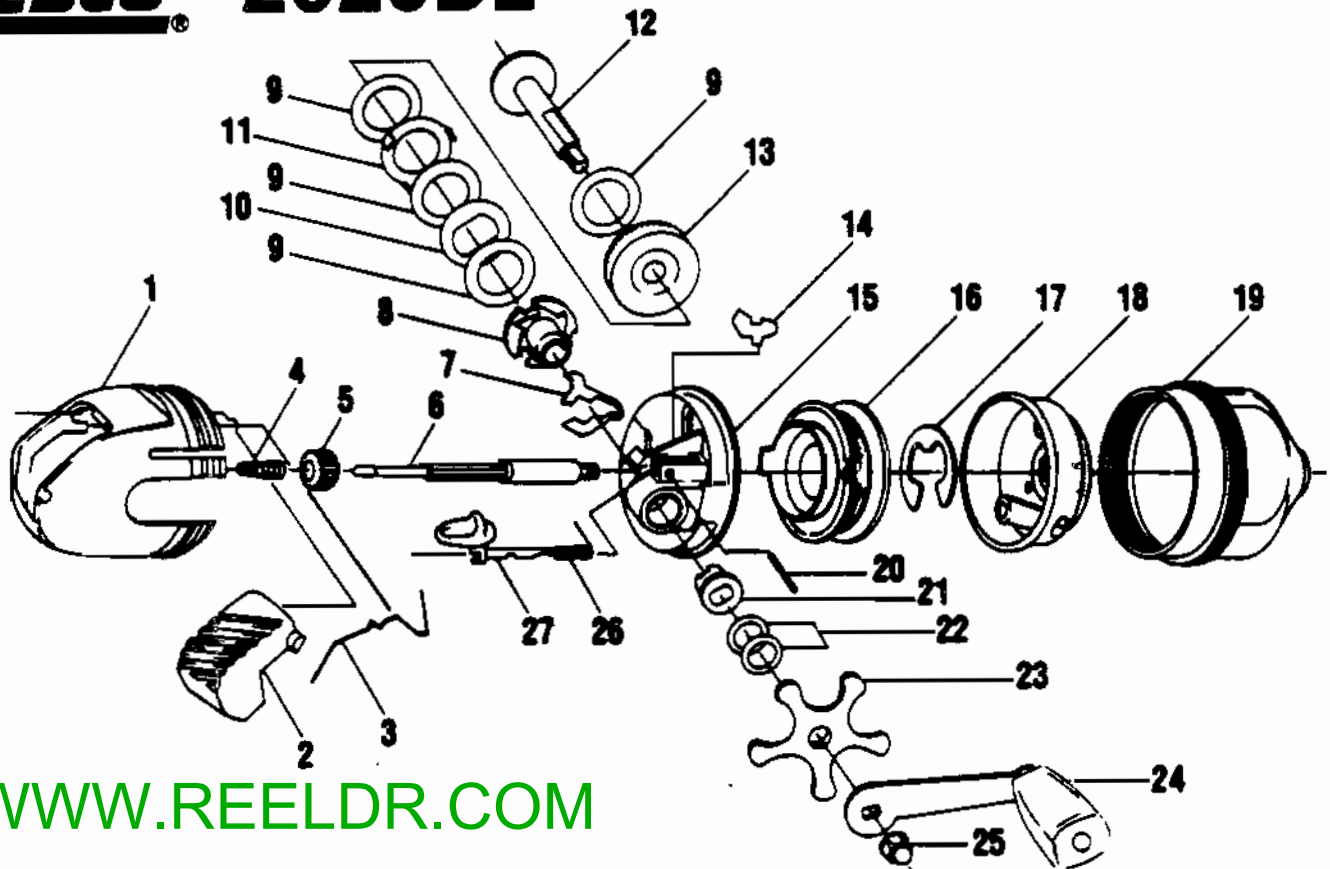

ZEBCO® 2020DL

WWW.REELDR.COM

Key No.	Part No.	Description
1	WE323	Back Cover Assy. (1,2,3)
2	KY009-1	Thumbstop
3	QY038	Thumbstop Spring
4	JY020-2	Centershaft Spring
6	WY315	Centershaft S/A (4,5,6)
7	WE061	A/R Actuator
8	WE091	A/R Ratchet
9	WE033	Drag Washer
10	WE040	Washer - Doubled
11	WE108	Keyed Washer
12	WE008	Crank Shaft
13	WE012	Crank Gear
14	JY060	A/R Pawl
15	WY301-5	Body Assy. (20,26,27)
16	HE321-6HP	Wound Spool 6# H.P.
17	JY034	Spool Clip
18	JY310	Spinnerhead Assembly
19	JY324-16	Front Cover Assembly
21	WE092	Cam
22	WE031	Spring Washer
23	WE032	Star Drag
24	JY318-7	Handle Assembly
25	AZ003	Crank Nut

Prices subject to change without notice. Prices do not include postage and handling.

PLEASE ORDER BY PART NUMBER

Rev. 5/93

Zecco Division Brunswick Corporation, Box 270, Tulsa, OK 74101 USA 918-836-5581