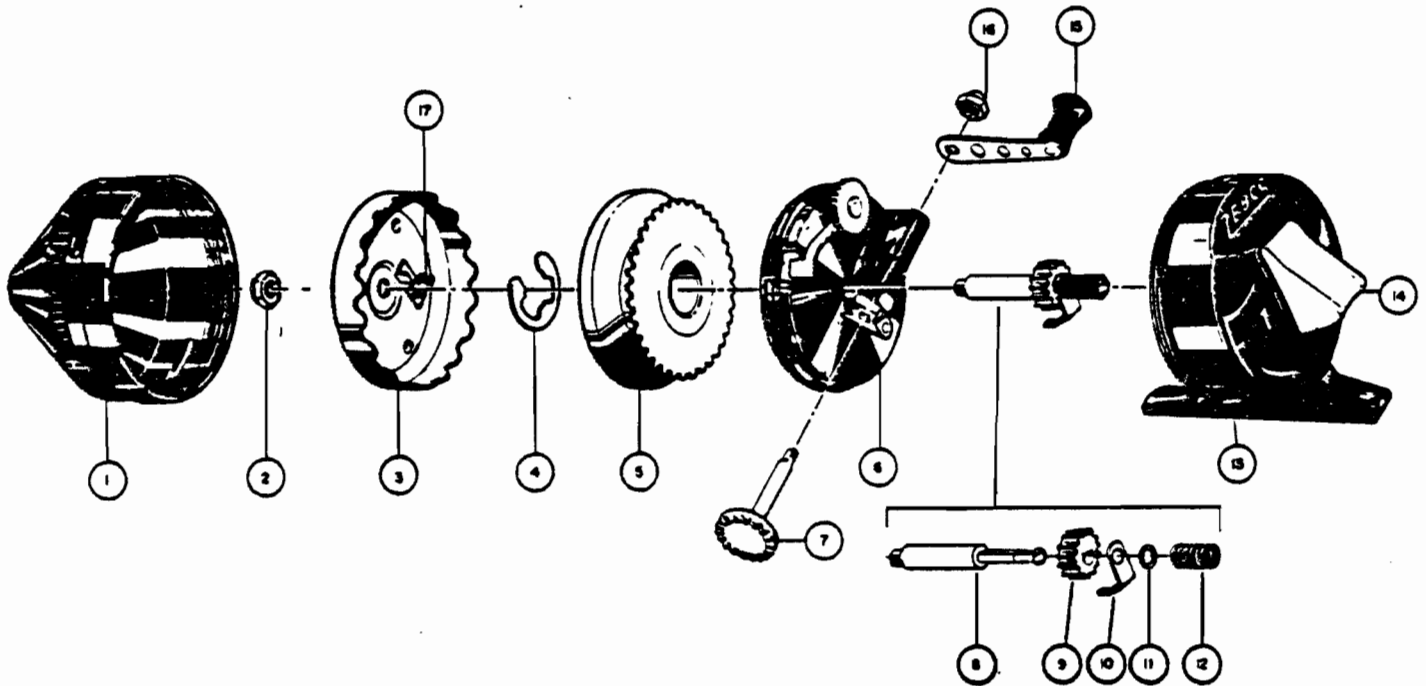

ZEBCO 202™

weight	6 oz./170 g			
pound test	6	8	10	12
yards	125	90	70	60
meters	114	82	64	55

WWW.REELDR.COM

KEY No.	PART No.	DESCRIPTION	PRICE	KEY No.	PART No.	DESCRIPTION	PRICE
1	XZ24//SA	FRONT COVER ASSY.	\$1.45	10	EZ14//TP	*ANTI-REVERSE DRAG	\$.35
2	JZ6/4	SPINNER HEAD NUT	.35	11	XZ79/1	*NYLON WASHER	.25
3	XZ10-2//SA	SPINNER HEAD	1.45	12	XZ20/0	*CENTER SHAFT SPRING	.25
4	XZ34/0	SPOOL RETAINER CLIP	.25	13	XZ23//SA	BACK COVER (THUMB BRK.)	1.85
5	XZ21/0	SPOOL (EMPTY)	1.25	14	DZ9/0	THUMB BRAKE	.25
6	XZ1//SA	BODY ASSY.	1.85	15	XZ18//SA	CRANK HANDLE ASSY.	.90
7	XZ8//SA	CRANK SHAFT	1.20	16	BZ3//TP	CRANK NUT	.25
8	XZ15//TP	*CENTER SHAFT	.65	17	XZ27//4	SPINNER HEAD SPRING	.25
9	JZ11//TP	*PINION GEAR	.45				

*AVAILABLE AS ONE UNIT,
XZ15//SA CENTER SHAFT ASSY. 1.20

Manufactured Before August 1, 1981.

PLEASE ORDER BY PART NUMBER

Zebco Division Brunswick Corporation, Box 270, Tulsa OK 74101 USA 918-836-5581