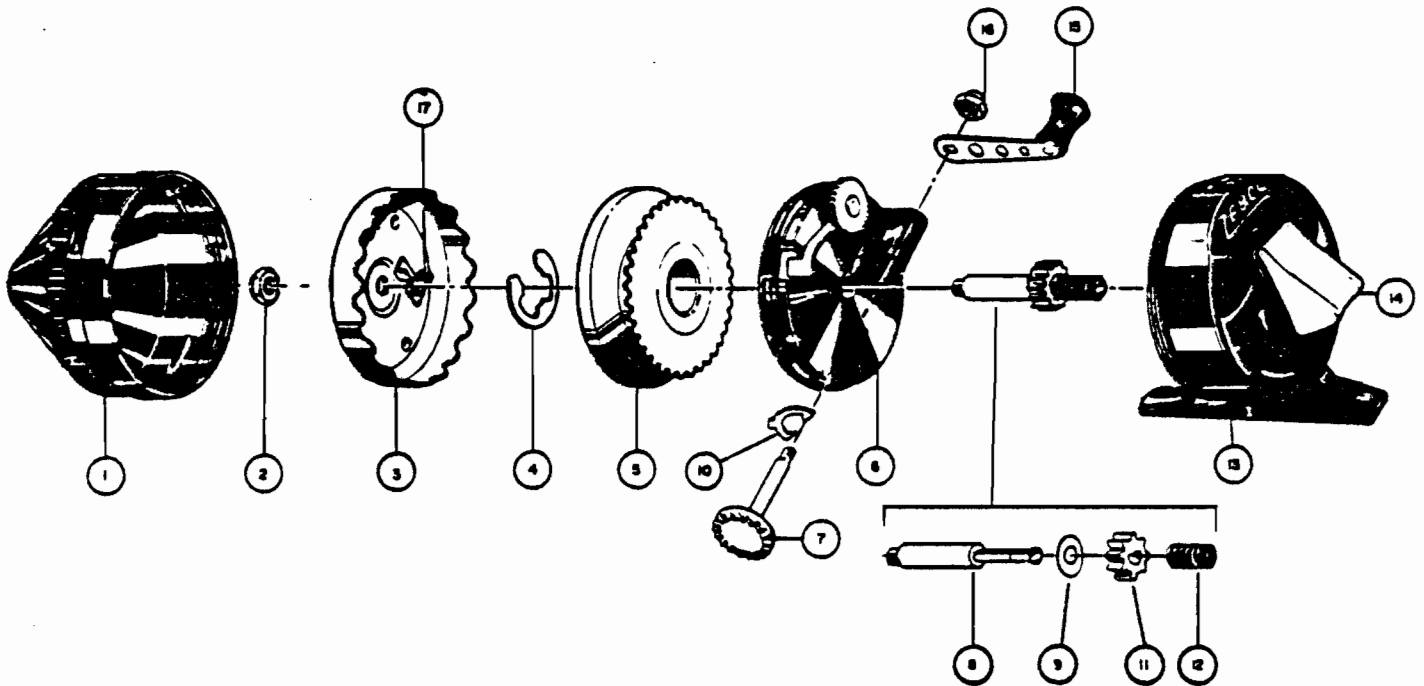

# ZEBCO 202™

weight	6 oz./170 g			
pound test	6	8	10	12
yards	125	90	70	60
meters	114	82	64	55

[WWW.REELDR.COM](http://WWW.REELDR.COM)

KEY No.	PART No.	DESCRIPTION	PRICE	KEY No.	PART No.	DESCRIPTION	PRICE
1	XZ24//SA	FRONT COVER ASSY.	\$1.45	10	XZ63/J	ANTI-REVERSE PAWL	\$ .25
2	JZ6/4	SPINNER HEAD NUT	.35	11	JZ11//TP	*PINION	.45
3	XZ10-2//SA	SPINNER HEAD	1.45	12	XZ20/0	*CENTER SHAFT SPRING	.25
4	XZ34/0	SPOOL RETAINER CLIP	.25	13	XZ23//SA	BACK COVER (THUMB BRK.)	1.85
5	XZ21/0	SPOOL (EMPTY)	1.25	14	DZ9/0	THUMB BRAKE	.25
6	XZ1-1//SA	BODY ASSY.	1.85	15	XZ18//SA	CRANK HANDLE ASSY.	.90
7	XZ8//SA	CRANK SHAFT	1.20	16	BZ3//TP	CRANK NUT	.25
8	XZ15//TP	*CENTER SHAFT	.65	17	XZ27//4	SPINNER HEAD SPRING	.25
9	UZ77/0	*WASHER	.25	*AVAILABLE AS ONE UNIT, XZ15-1//SA CENTER SHAFT ASSY.			1.20

Manufactured After August 1, 1981.

PLEASE ORDER BY PART NUMBER

Zebco Division Brunswick Corporation, Box 270, Tulsa OK 74101 USA 918-836-5581