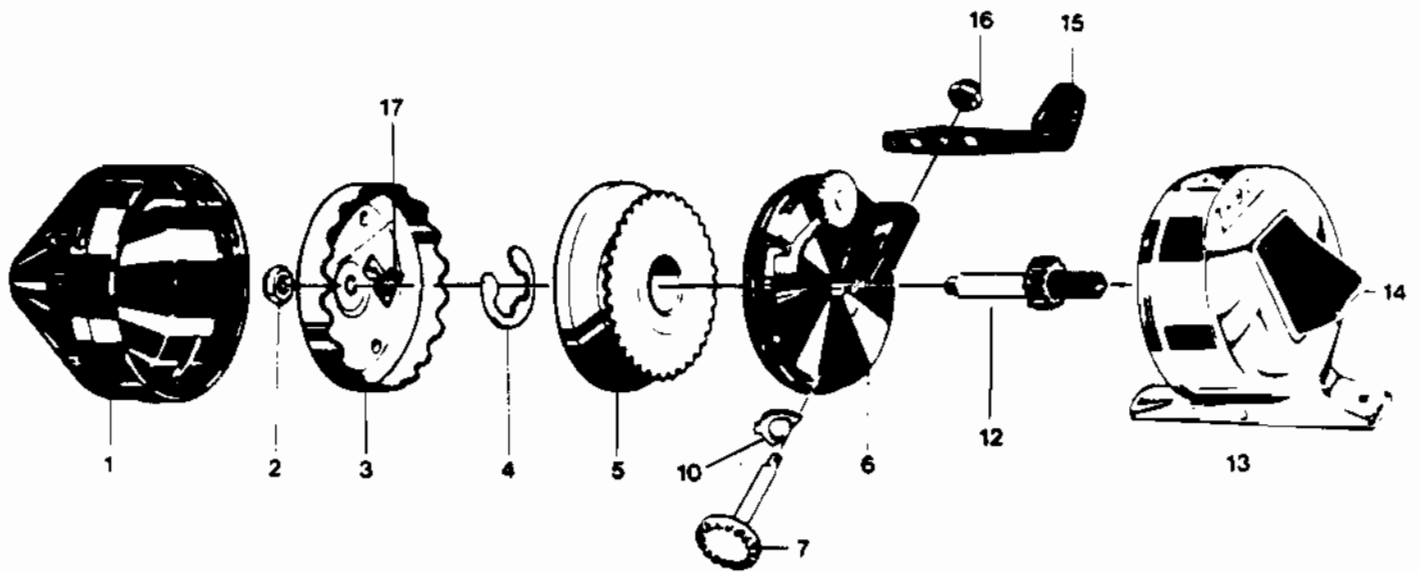

ZEBCO 202

WWW.REELDR.COM

Key No.	Part No.	Description
1	XZ324-22	FRONT COVER
2	JZ006	SPINNER HEAD NUT
3	XZ310	SPINNER HEAD SUB ASSEMBLY
4	XZ034	SPOOL CLIP
5	XZ021	SPOOL
5	XZ321-10P	WND SPOOL 10#
6	XZ301	BODY S/A
7	XZ308	CRANK SHAFT SUB-ASSEMBLY
10	XZ063	ANTI REVERSE PAWL
12	XZ315	CENTER SHAFT SUB-ASSEMBLY
13	XZ323-19	BACK COVER S/A
14	XZ009-2	THUMB STOP BLACK
15	XZ318-1	CRANK HANDLE S/A
16	AZ003	CRANK NUT
17	EZ027	SPINNERHEAD SPRING