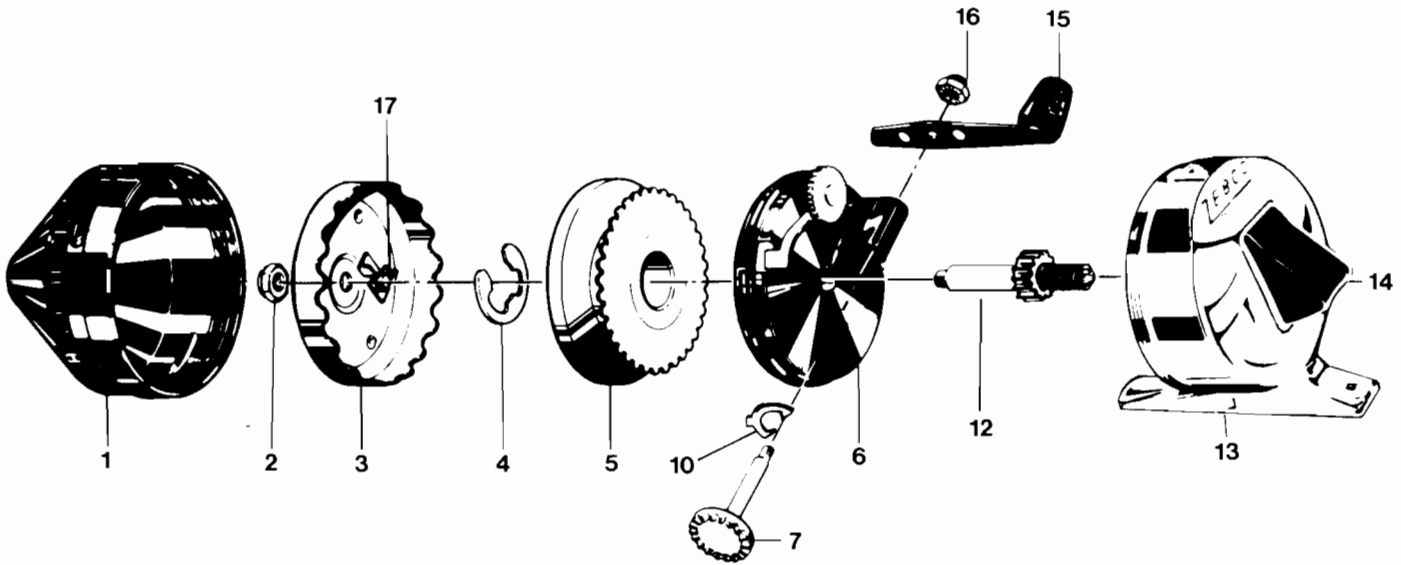

# ZEBCO 202

weight	6 oz./170 g			
pound test	6	8	10	12
yards	125	90	70	60
meters	114	82	64	55

## KEY PART

NO. NO.	DESCRIPTION
1 XZ324-19	BLACK FRONT COVER S/A
2 JZ006	SPINNER HEAD NUT
3 XZ310	SPINNER HEAD SUB ASSEMBLY
4 XZ034	SPOOL CLIP
5 XZ021	SPOOL
5 XZ321-10P	WIND SPOOL 10#
6 XZ301	BODY S/A
7 XZ308	CRANK SHAFT SUB-ASSEMBLY
10 XZ063	ANTI REVERSE PAWL
12 XZ315	CENTER SHAFT SUB-ASSEMBLY
13 XZ323-14	SILVER BACK COVER S/A
14 XZ009-2	THUMB STOP BLACK
15 NY318	CRANK HANDLE S/A
16 AZ003	CRANK NUT
17 EZ027	SPINNERHEAD SPRING