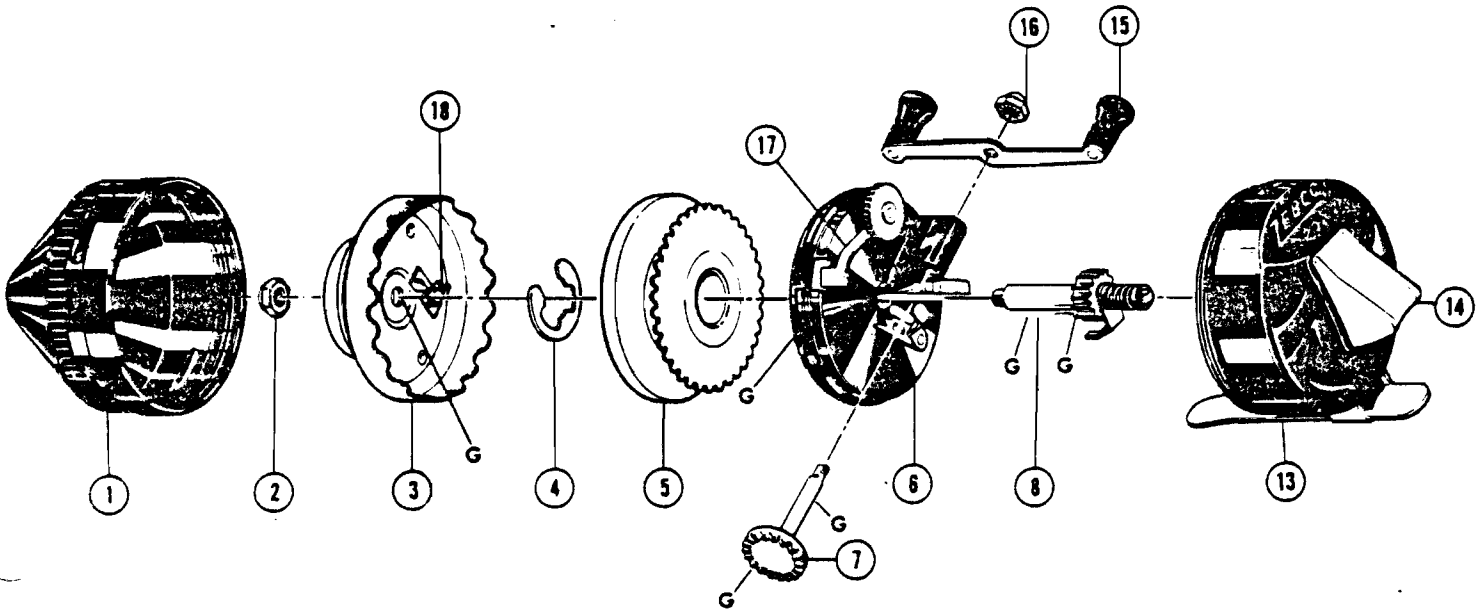

# Zebco 202™

WWW.REELDR.COM

**Key**

Key No.	Part No.	Description
1	XZ24//SA	Front Cover
2	JZ6/4	Spinner Head Nut
3	XZ10-2//SA	Spinner Head
4	XZ34/0	Spool Retainer Clip
5	XZ21/9	Spool-order form attached
6	XZ1/17//SA	Body Assembly
7	XZ8//SA	Crank Shaft

**Key**

Key No.	Part No.	Description
8	XZ15//TP	Center Shaft
8A	XZ15//SA	Center Shaft Assembly
13	XZ23/10//SAO	Back Cover
15	JZ18//SA	Crank Handle
16	BZ3//TP	Crank Nut
17	XZ52//TP	Drag Spring
18	XZ27//4	Spinner Head Spring