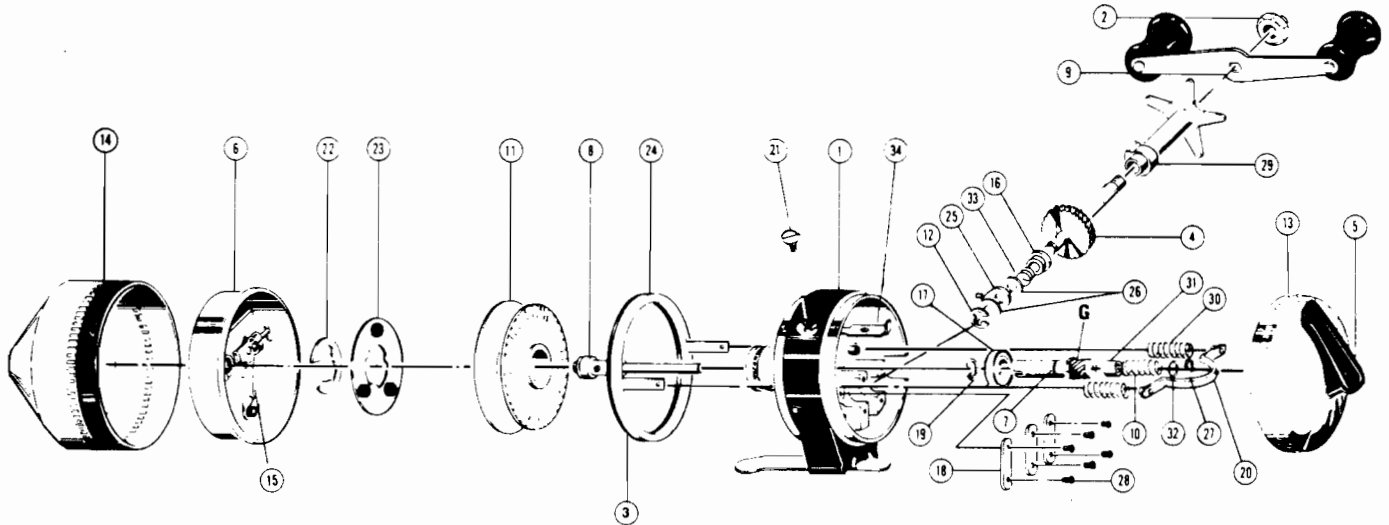

ZEBCO 191™ (Silver) (Zebco I)

weight	11.25 oz./319 g
pound test	12 14 17
yards	137 105 90
meters	125 96 82

MODEL 191 (Silver)

WWW.REELDR.COM

Key No.	Part No.	Description	Key No.	Part No.	Description
1	AZ301	Body Assy.	18	AZ029	Bearing Retainer
2	AZ003	Crank Nut (Locking)	19	PZ030	Center Shaft Ret. Clip
3	AZ053	Brake Ring Gasket	20	AZ331	Brake Bar Assy.
4	AZ308	*Crank Shaft	21	LZ055	Lock Screw
5	AZ309	Thumb Stop (Black)	22	GZ034	Spool Clip
6	AZ310	Spinner Head Assy.	23	AZ040	Spool Washer
7	AZ311	Pinion Gear Shaft	24	AZ346	Brake Ring Retainer
8	AZ315-B	Center Shaft Assy.	25	IZ052-B	*Anti-Reverse Drag
9	AZ318	Crank Handle Assy.	26	AZ054	*Anti-Rev. Drag Washer
10	AZ020	Center Shaft Spring	27	AZ123	Retainer Clip
11	AZ021	Spool (Empty)	28	AZ057	Retainer Screw
	AZ321-14T	Spool w/14# Trilene	29	AZ032	Star Drag
12	AZ122	*Crank Shaft Clip	30	AZ073	Brake Ring Spring
13	AZ323-1	Back Cover (S)w/Th. Brk.	31	AZ078	Center Shaft Spacer
14	AZ324-1	Front Cover (Silver)	32	GZ073	Control Clip Retainer
15	JY049	Spinner Head Spring	33	AZ141	*Compression Spring
16	AZ026	*Crank Bearing	34	AZ056	Cover Lock
17	AZ028	Ball Bearing			

*Available As One Unit,
AZ308 Crank Shaft Assy.

PLEASE ORDER BY PART NUMBER

Zebco Division Brunswick Corporation, Box 270, Tulsa, OK 74101 USA 918-836-5581