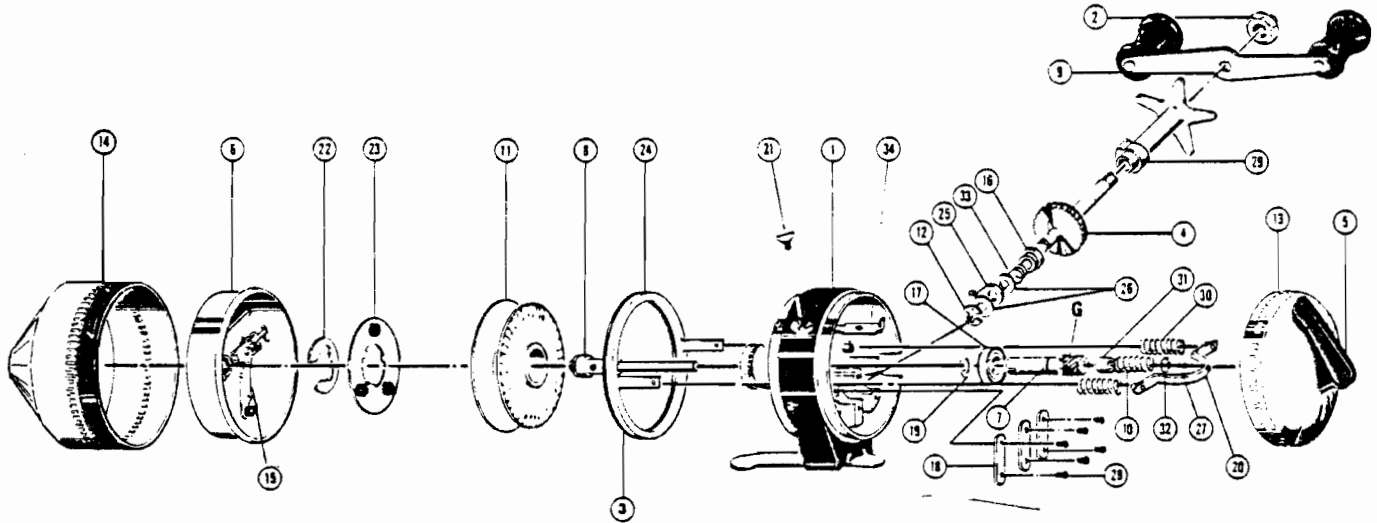

ZEBCO 191™

(Zebco I)

weight	11.25 oz./319 g
pound test	12 14 17
yards	137 105 90
meters	125 96 82

WWW.REELDR.COM

KEY No.	PART No.	DESCRIPTION	PRICE	KEY No.	PART No.	DESCRIPTION	PRICE
1	AZ1//SA	BODY ASSY.	\$7.90	18	AZ29//TP	BEARING RETAINER	\$.35
2	AZ3//TP	CRANK NUT	.55	19	PZ30/O	CENTER SHAFT RET. CLIP	.35
3	AZ53//TP	BRAKE RING GASKET	.35	20	AZ31//SA	BRAKE BAR	1.10
4	AZ8//SA	*CRANK SHAFT	SEE ASSY.	21	LZ55/B	LOCK SCREW	.25
5	AZ9//SA	THUMB STOP	.65	22	GZ34/THT	SPOOL CLIP	.30
6	AZ10//SA	SPINNER HEAD ASSY.	4.25	23	AZ40//TP	SPOOL WASHER	.60
7	AZ11//TP	PINION GEAR SHAFT	6.35	24	AZ46//SA	BRAKE RING RETAINER	1.85
8	AZ15//SA	CENTER SHAFT ASSY.	1.45	25	IZ52//CP	*ANTI-REVERSE DRAG	.25
9	AZ18-B//SA	CRANK HANDLE ASSY.	2.40	26	AZ54/1	*ANTI-REVERSE DRAG WSHR.	.25
10	AZ20/3	CENTER SHAFT SPRING	.25	27	AZ123/O	RETAINER CLIP	.35
11	AZ21//CP	SPOOL (EMPTY)	2.45	28	AZ57/1	RETAINER SCREW	.25
12	AZ122/O	*CRANK SHAFT CLIP	.25	29	AZ32//MCP	STAR DRAG	1.75
13	AZ23//SA	BACK COVER ASSY.	3.60	30	AZ73/1	BRAKE RING SPRING	.25
14	AZ24//SA	FRONT COVER ASSY.	3.15	31	AZ78/1	CENTER SHAFT SPACER	.25
15	PZ49/1	SPINNER HEAD SPRING	.35	32	GZ73/1	CONTROL CLIP RETAINER	.15
16	AZ26/3	*CRANK BEARING	.30	33	AZ141/O	*COMPRESSION SPRING	.35
17	AZ28/B	BALL BEARING	3.35	34	AZ56/O	COVER LOCK	.25

*AVAILABLE AS ONE UNIT,

AZ8//SA CRANK SHAFT ASSY.

3.15

PLEASE ORDER BY PART NUMBER

Zebco Division Brunswick Corporation, Box 270, Tulsa OK 74101 USA 918-836-5581