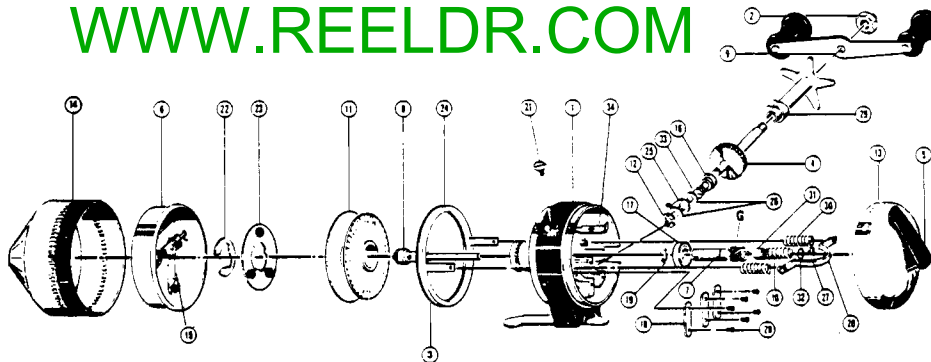

MODEL 181 (Silver)

Key No.	Part No.	Description	Key No.	Part No.	Description
1	IZ324-1	Front Cover Assy. (S)	17	GZ073	Clip Retainer
2	AZ006	Spinner Head Nut	18	IZ020	Center Shaft Spring
3	IZ310	Spinner Head	19	AZ078	Center Shaft Spacer
4	GZ034	Retainer Clip	20	AZ311	Pinion Gear Assy.
5	AZ040	Spool Washer	21	AZ028	Ball Bearing
6	IZ021	Spool (Empty)	22	AZ026	Crank Bearing
	IZ321-10T	Spool w/10# Trilene	23	PZ030	Retainer Clip
7	AZ315-B	Center Shaft Assy.	24	AZ057	Retainer Screw
8	IZ346	Brake Ring Retainer	25	AZ026	*Crank Bearing
9	IZ323-1	Back Cover (S)	26	IZ308	*Crank Shaft
10	IZ301-1	Body (Silver)	27	AZ141	*Compression Spring
11	IZ318	Crank Handle	28	AZ054	*Anti-Rev. Drag Washer
12	IZ074	Cap Nut	29	AZ123	*Retainer Clip
13	IZ029	Bearing Retainer	30	IZ052	*Anti-Reverse Drag
14	AZ031	Brake Bar	31	LZ055	Cover Lock Screw
15	AZ073	Brake Ring Ret. Spring	32	IZ056	Cover Lock
16	AZ123	Control Shaft Clip	33	JY049	Spinner Head Spring

WWW.REELDR.COM