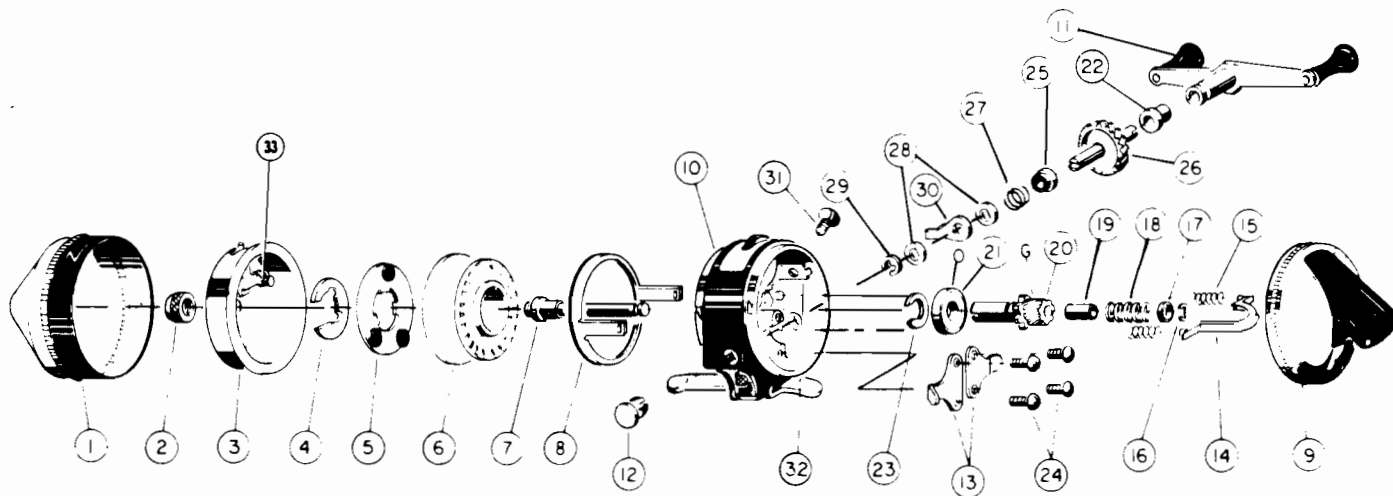

# ZEBCO 181™ (Silver)

(33XBL)

weight	10.5 oz./298 g
pound test	8 10 12
yards	115 100 90
meters	105 91 82

MODEL 181 (Silver)

[WWW.REELDR.COM](http://WWW.REELDR.COM)

Key No.	Part No.	Description	Key No.	Part No.	Description
1	IZ324-1	Front Cover Assy. (S)	17	GZ073	Clip Retainer
2	AZ006	Spinner Head Nut	18	IZ020	Center Shaft Spring
3	IZ310	Spinner Head	19	AZ078	Center Shaft Spacer
4	GZ034	Retainer Clip	20	AZ311	Pinion Gear Assy.
5	AZ040	Spool Washer	21	AZ028	Ball Bearing
6	IZ021	Spool (Empty)	22	AZ026	Crank Bearing
	IZ321-10T	Spool w/10# Trilene	23	PZ030	Retainer Clip
7	AZ315-B	Center Shaft Assy.	24	AZ057	Retainer Screw
8	IZ346	Brake Ring Retainer	25	AZ026	*Crank Bearing
9	IZ323-1	Back Cover (S)	26	IZ308	*Crank Shaft
10	IZ301-1	Body (Silver)	27	AZ141	*Compression Spring
11	IZ318	Crank Handle	28	AZ054	*Anti-Rev. Drag Washer
12	IZ074	Cap Nut	29	AZ123	*Retainer Clip
13	IZ029	Bearing Retainer	30	IZ052	*Anti-Reverse Drag
14	AZ031	Brake Bar	31	LZ055	Cover Lock Screw
15	AZ073	Brake Ring Ret. Spring	32	IZ056	Cover Lock
16	AZ123	Control Shaft Clip	33	JY049	Spinner Head Spring

\*Available as One Unit,  
IZ308 Crank Shaft Assy.

PLEASE ORDER BY PART NUMBER

Zebco Division Brunswick Corporation, Box 270, Tulsa, OK 74101 USA 918-836-5581