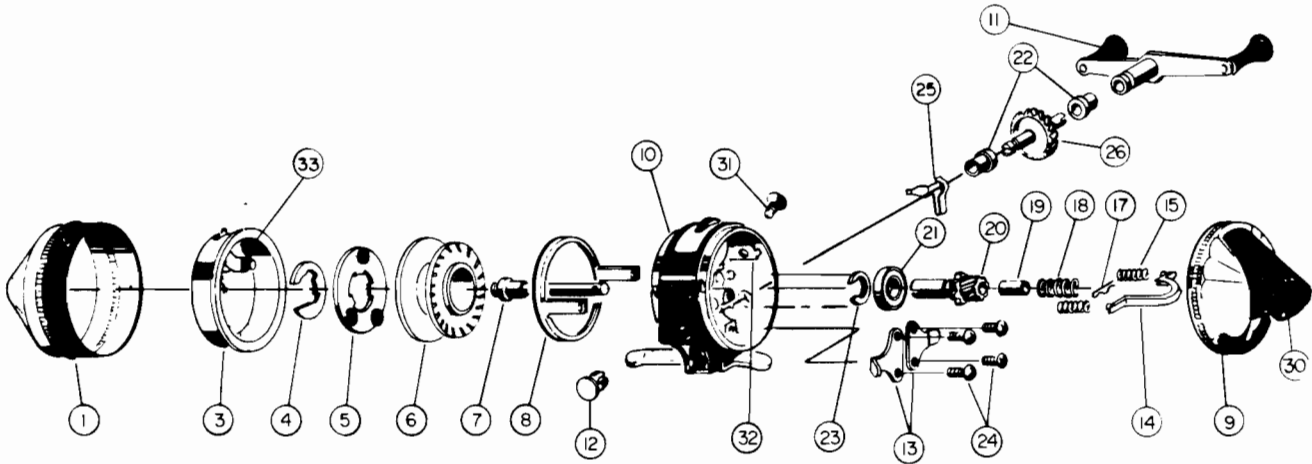

ZEBCO 181™ (Gold)

weight	10.5 oz./298 g
pound test	8 10 12
yards	115 100 90
meters	105 91 82

MODEL 181 (Gold)

WWW.REELDR.COM

Key No.	Part No.	Description	Key No.	Part No.	Description
1	IZ324-2	Front Cover (Gold)	17	AZ124	Hitch Clip
3	IZ310	Spinner Head Assy.	18	IZ020	Center Shaft Spring
4	GZ034	Retainer Clip	19	AZ078	Center Shaft Spacer
5	AZ040	Spool Washer	20	AZ311	Pinion Gear
6	IZ021	Spool (Empty)	21	AZ028	Ball Bearing
	IZ321-10T	Spool w/10# Trilene	22	AZ026	Crank Bearing
7	AZ315-1	Center Shaft Assy.	23	PZ030	Retainer Clip
8	IZ346	Brake Ring Ret. Assy.	24	AZ057	Retainer Screw
9	IZ323-2	Bk. Cvr. Assy.w/Th. Br.	25	IZ052	Anti-Reverse Drag
10	IZ301-2	Body Assy. (Gold)	26	IZ308	Crank Shaft
11	IZ318	Crank Handle Assy.	30	IZ309-1	Thumb Stop (Black)
12	IZ075	Closure Cap	31	LZ055	Cover Lock Screw
13	IZ029	Bearing Retainer	32	IZ056	Cover Lock
14	IZ331	Brake Bar	33	JY049	Spinner Head Spring
15	AZ073	Brake Ring Ret. Spring			

PLEASE ORDER BY PART NUMBER

Zebco Division Brunswick Corporation, Box 270, Tulsa, OK 74101 USA 918-836-5581