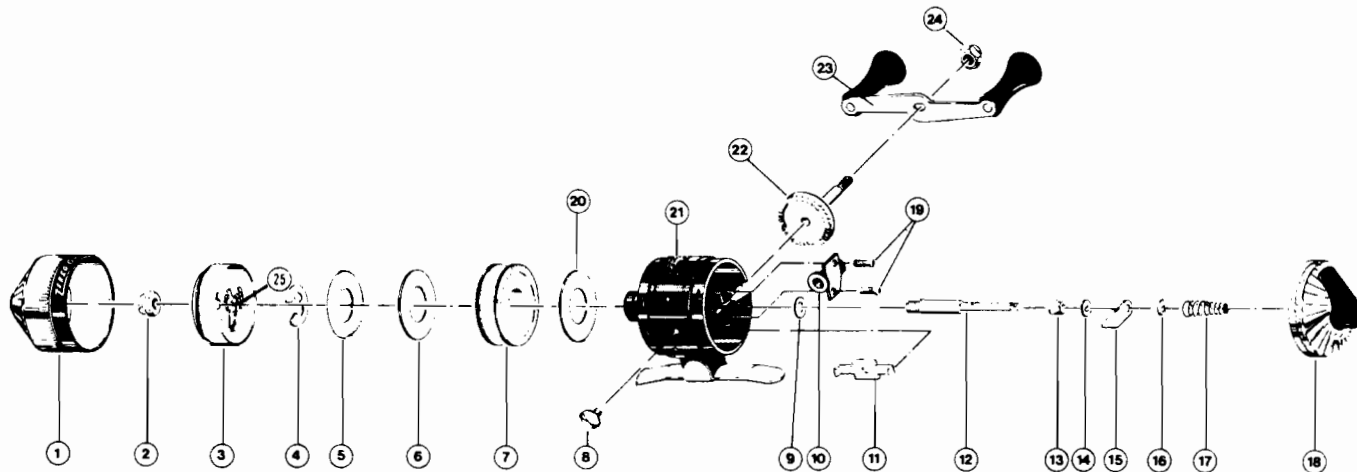

# ZEBCO 171™ (Silver)

(113)

weight	3.7 oz./105 g		
pound test	4	6	8
yards	85	60	45
meters	78	55	41

MODEL 171 (Silver)

[WWW.REELDR.COM](http://WWW.REELDR.COM)

Key No.	Part No.	Description
1	AJ324-1	Front Cover Assy. (S)
2	AJ006	Spinner Head Nut
3	AJ310	Spinner Head Assy.
4	XZ034	Spool Clip
5	BJ040	Spool Washer
6	BJ108	Flat Washer
7	AJ021	Spool (Empty)
	AJ321-6T	Spool w/6# Trilene
8	AJ055	Cover Lock Screw
9	AJ058	Pinion Washer
10	AJ026	Crank Bearing
11	AJ056	Cover Lock
12	AJ015	*Center Shaft

Key No.	Part No.	Description
13	AJ011	*Pinion Gear
14	AJ106	*Teflon Shaft Washer
15	AJ014	*Anti-Reverse Drag
16	AJ079	*Nylon Shaft Washer
17	AJ020	*Center Shaft Spring
18	AJ323-1	Back Cover (S)
19	AJ057	Bearing Retainer Screw
20	AJ107	Flat Washer
21	AJ301-1	Body Assy. (Silver)
22	AJ308	Crank Gear Assy.
23	AJ318	Crank Handle
24	XZ003-1	Crank Nut
25	AJ049	Spinner Head Spring

\*Available as One Unit,  
AJ315 Center Shaft Assy.

PLEASE ORDER BY PART NUMBER

Zebco Division Brunswick Corporation, Box 270, Tulsa, OK 74101 USA 918-836-5581