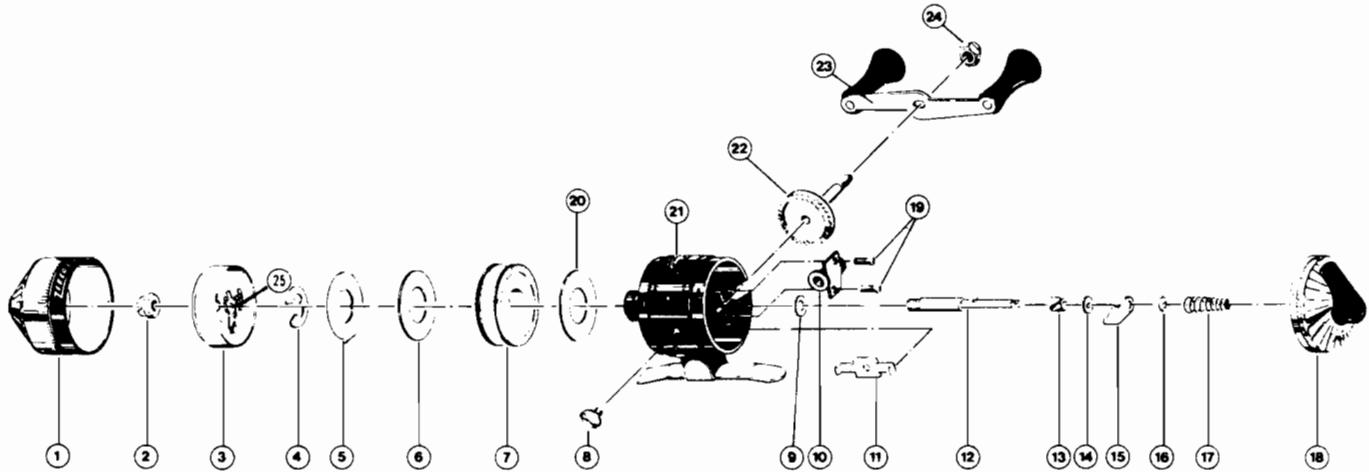

ZEBCO 171™ (Gold)

weight	3.7 oz./105 g		
pound test	4	6	8
yards	85	60	45
meters	78	55	41

MODEL 171 (Gold)

WWW.REELDR.COM

Key No.	Part No.	Description	Key No.	Part No.	Description
1	AJ324-2	Front Cover Assy. (Gold)	13	AJ011	*Pinion Gear
2	AJ006	Spinner Head Nut	14	AJ106	*Teflon Shaft Washer
3	AJ310	Spinner Head Assy.	15	AJ014	*Anti-Reverse Drag
4	XZ034	Spool Clip	16	AJ079	*Nylon Shaft Washer
5	BJ040	Spool Washer	17	AJ020	*Center Shaft Spring
6	BJ108	Flat Washer	18	AJ323-2	Back Cover (G)
7	AJ021	Spool (Empty)	19	AJ057	Bearing Retainer Screw
8	AJ321-6T	Spool w/6# Trilene	20	AJ107	Flat Washer
	AJ055	Cover Lock Screw	21	AJ301-2	Body Assy.
9	AJ058	Pinion Washer	22	AJ308	Crank Gear Assy.
10	AJ026	Crank Bearing	23	AJ318	Crank Handle
11	AJ056	Cover Lock	24	AZ003	Crank Nut (or XZ003-1)
12	AJ015	*Center Shaft	25	AJ049	Spinner Head Spring

*Available as One Unit,
AJ315 Center Shaft Assy.

PLEASE ORDER BY PART NUMBER

Zebco Division Brunswick Corporation, Box 270, Tulsa, OK 74101 USA 918-836-5581