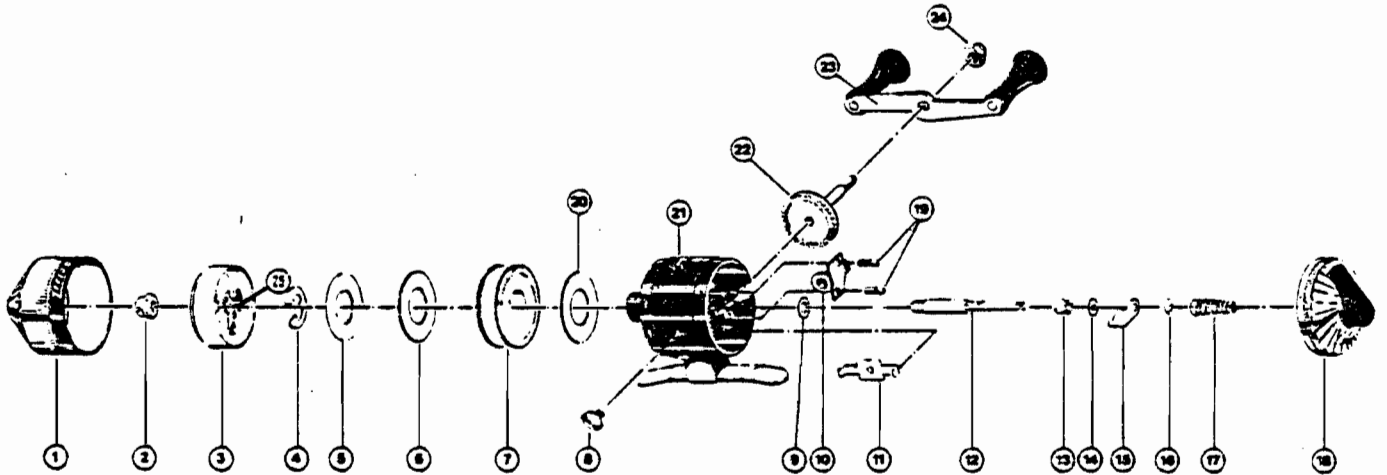

ZEBCO 171™

(113)

weight	3.7 oz./105 g		
pound test	4	6	8
yards	85	60	45
meters	78	55	41

WWW.REELDR.COM

KEY No.	PART No.	DESCRIPTION	PRICE	KEY No.	PART No.	DESCRIPTION	PRICE
1	AJ24//SA	FRONT COVER ASSY.	\$2.20	14	AJ106/B	*TEFLON SHAFT WASHER	\$.30
2	AJ6/C	SPINNER HEAD NUT	.30	15	AJ14//TP	*ANTI-REVERSE DRAG	.30
3	AJ10//SA	SPINNER HEAD ASSY.	2.20	16	AJ79/C	*NYLON SHAFT WASHER	.25
4	XZ34/O	SPOOL CLIP	.25	17	AJ20/C	*CENTER SHAFT SPRING	.25
5	BJ40//TP	SPOOL WASHER	.45	18	AJ23//SA	BACK COVER	2.45
6	BJ108/O	FLAT WASHER	.30	19	AJ57/A	BEARING RETAINER SCREW	.20
7	AJ21//SA	SPOOL (EMPTY)	1.40	20	AJ107/O	FLAT WASHER	.25
8	AJ55/B	COVER LOCK SCREW	.30	21	AJ1-A//SA	BODY ASSY.	5.50
9	AJ58/B	PINION WASHER	.30	22	AJ8//SA	CRANK GEAR ASSY.	.80
10	AJ26//MP	CRANK BEARING	1.05	23	AJ18//SA	CRANK HANDLE	1.35
11	AJ56/B	COVER LOCK	.30	24	BZ3//TP	CRANK NUT	.25
12	AJ15//TP	*CENTER SHAFT	.90	25	AJ49/O	SPINNER HEAD SPRING	.25
13	AJ11//THT	*PINION GEAR	1.10	*AVAILABLE AS ONE UNIT, AJ15//SA CENTER SHAFT ASSY.			2.10