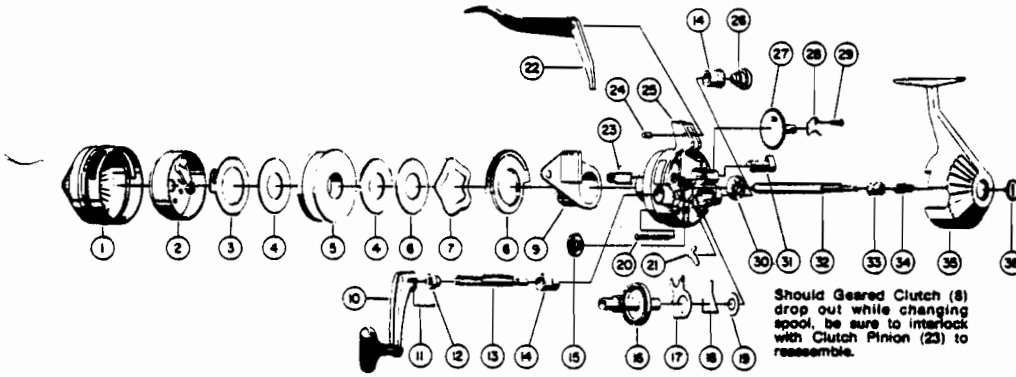

TEBCO 164™ (Silver)
CLOSED-FACE SPINNING REEL

weight	16.8 oz./440 g		
pound test	12	14	17
yards	180	165	128
meters	168	161	114
gear ratio	3.8:1		

MODEL 164 (Silver)

Key No.	Part No.	Description	Key No.	Part No.	Description
1	D324-1	Front Cover (Silver)	18	CJ061	Anti-Rev. Pawl Sprng.
	DJ324-2	Front Cover (Black)	19	CJ106	Pawl Spring Washer
2	DJ310	Spinner Head Assy.	20	DJ126	Machine Screw
3	DJ034	Spool Clip	21	DJ060	Anti-Reverse Pawl
4	DJ108	Flat Washer	22	DJ350	Finger Brake Assy.
5	DJ021	Spool (Empty)	23	DJ054	Clutch Pinion
	DJ321-17T	Spool w/17# Trilene	24	CJ172	Finger Brake Pin
6	DJ040	Spool Washer	25	DJ301-1	Body Assy (S)w/bearing
7	DJ027	Clutch Ring	26	DJ069	Crank Rod Nut
8	DJ197	Geared Clutch	27	DJ190	Oscillator Gear
9	DJ189	Spool Carrier	28	DJ199	Oscillator Gear Ret.
10	DJ318-1	Crank Handle Assy. (S)	29	AJ057	Retainer Screw
11	CJ171	Crank Handle Pin	30	AZ028	Ball Bearing
12	DJ068	Crank Handle Spacer	31	DJ002	Anti-Rev. Actuator
13	DJ067	Crank Rod	32	DJ015	*Center Shaft
14	CJ026	Crank Bearing	33	CJ011	*Pinion Gear
15	DJ032	Clutch Wheel	34	DJ020	*Center Shaft Spring
16	DJ012	Crank Gear	35	DJ023	Back Cover Assembly
17	CJ014	Anti-Reverse Drag	36	DJ075	Back Cap

*Available as one unit,
DJ315 Center Shaft Assy.

WWW.REELDR.COM