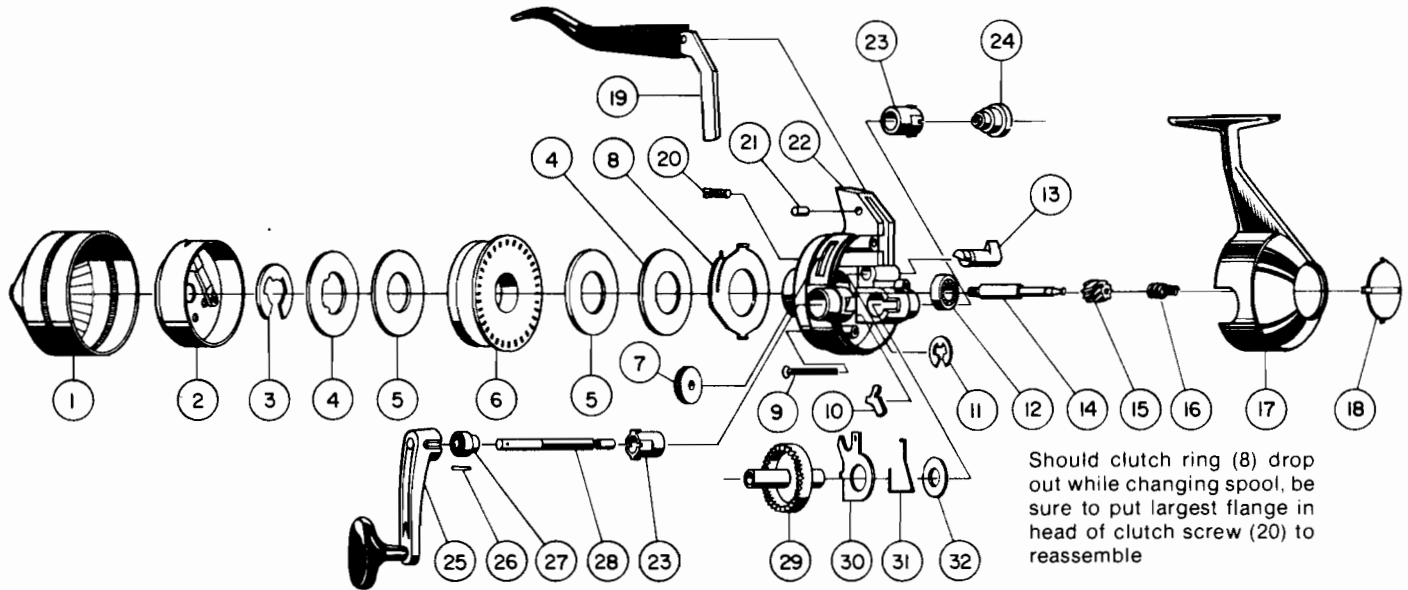

ZEBCO 154™ (Silver)

CLOSED-FACE SPINNING REEL

weight	10.5 oz./298 g		
pound test	8	10	12
yards	120	110	90
meters	110	101	82
gear ratio	3.5:1		

MODEL 154 (Silver)

WWW.REELDR.COM

Key No.	Part No.	Description	Key No.	Part No.	Description
1	CJ324-1	Front Cover (Silver)	16	DJ020	*Center Shaft Spring
	CJ324-2	Front Cover (Black)	17	CJ023	Back Cover
2	CJ310	Spinner Head	18	DJ075	Back Cap
3	GZ034	Retainer Clip	19	CJ350	Finger Brake
4	CJ040	Spool Washer	20	BJ054	Clutch Screw
5	CJ108	Flat Washer	21	CJ172	Finger Brake Pin
6	CJ021	Spool (Empty)	22	CJ301-1	Body Assy (S)w/Bearing
	CJ321-10T	Spool w/10# Trilene	23	CJ026	Crank Bearing
7	CJ032	Clutch Wheel	24	DJ069	Crank Rod Nut
8	CJ027	Clutch Ring	25	CJ318-1	(S) Crank Handle(25-28)
9	CJ126	Machine Screw	26	CJ171	Crank Handle Pin
10	CJ060	Anti-Reverse Pawl	27	DJ068	Crank Rod Spacer
11	BJ121	Retaining Clip	28	CJ067	Crank Rod
12	AZ028	Ball Bearing	29	CJ012	Crank Gear
13	CJ002	Anti-Reverse Actuator	30	CJ014	Anti-Reverse Drag
14	CJ015	*Center Shaft	31	CJ061	Anti-Rev. Pawl Spring
15	CJ011	*Pinion Gear	32	CJ106	Washer

*Available as One Unit,
CJ315 Center Shaft Assy.

PLEASE ORDER BY PART NUMBER

Zebco Division Brunswick Corporation, Box 270, Tulsa, OK 74101 USA 918-836-5581