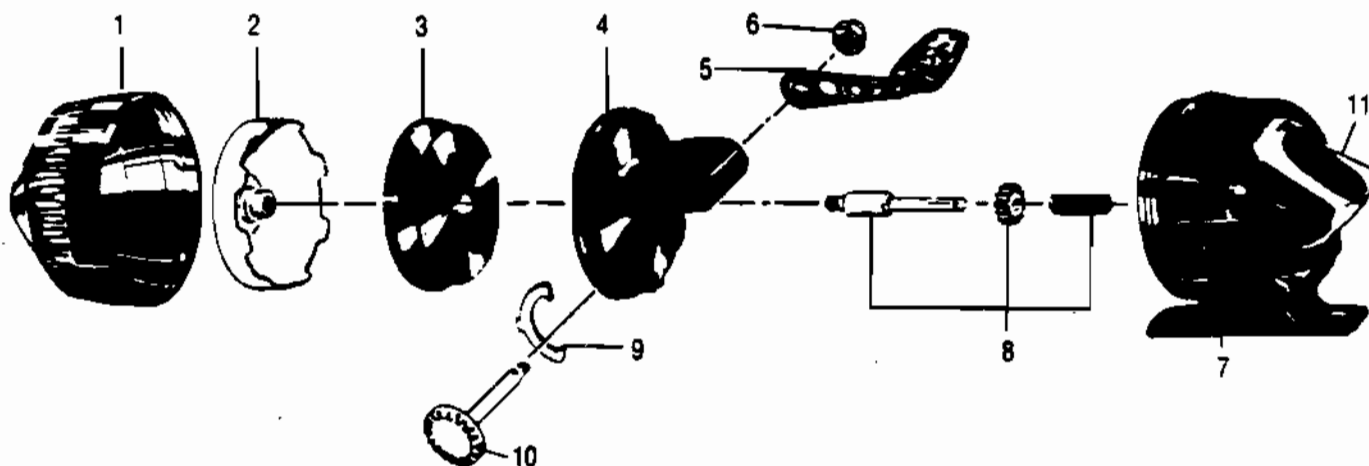

ZEBCO 101

Key No.	Part No.	Description
1	DZ324-17	FRONT COVER - BLACK
2	DZ310	SPINNER HEAD S/A
3	DZ021	SPOOL EMPTY
3	DZ321-8P	WND SPOOL 9# MONO PREM
4	DZ001	BODY
5	XZ318-1	HANDLE ASSEMBLY
6	XZ003-1	CRANK NUT
7	DZ323-8	BACK COVER W/TH. BR.
8	DZ315	CENTER SHAFT S/A
9	XZ063	ANTI REVERSE PAWL
10	XZ308	CRANK SHAFT SUB-ASSEMBLY
11	XZ009-1	THUMB STOP BLACK