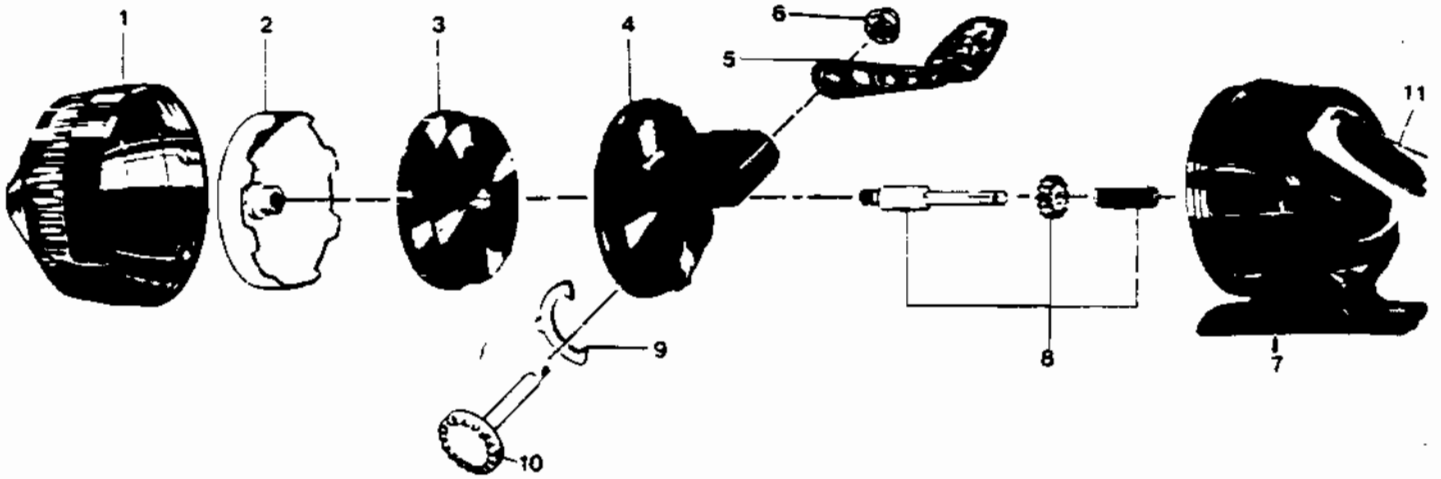

# ZEBCO 101

KEY PART NO. NO.	DESCRIPTION
1 DZ324-17	FRONT COVER - BLACK
2 DZ310	SPINNER HEAD S/A
3 DZ021	SPOOL EMPTY
3 DZ321-8P	WIND SPOOL 9# MONO PREM
4 DZ001	BODY
5 XZ318-1	HANDLE ASSEMBLY
6 XZ003-1	CRANK NUT
7 DZ323-8	BACK COVER W/TH. BR.
8 DZ315	CENTER SHAFT S/A
9 XZ063	ANTI REVERSE PAWL
10 XZ308	CRANK SHAFT SUB-ASSEMBLY
11 XZ009-1	THUMB STOP BLACK