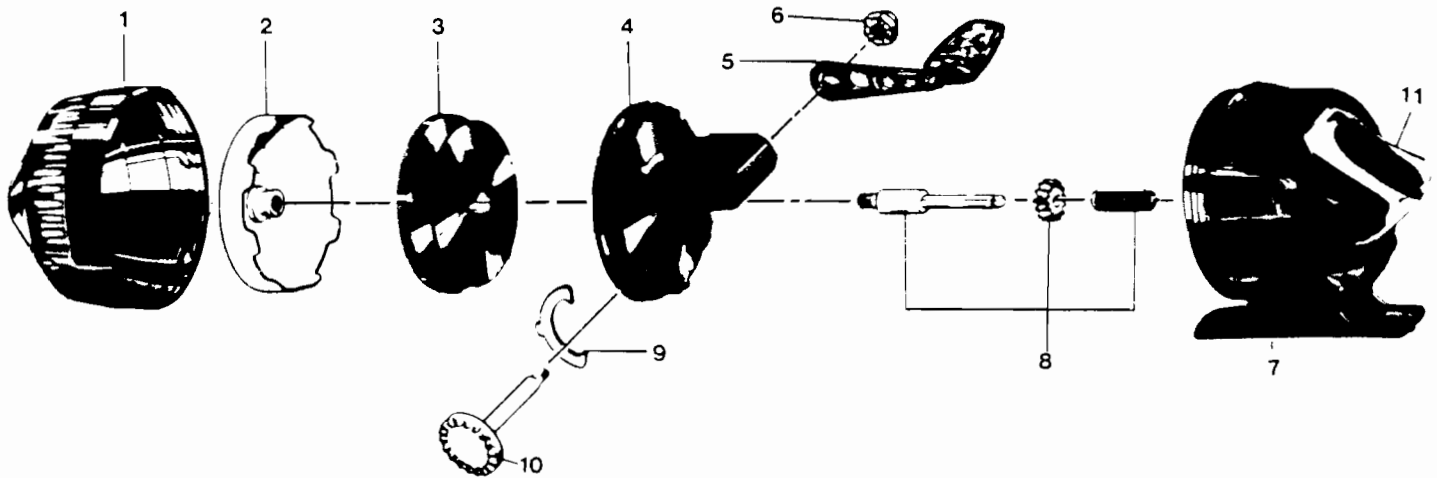

ZEBCO 101

KEY PART

| NO. NO. | DESCRIPTION |
|------------|--------------------------|
| 1 DZ324-17 | FRONT COVER - BLACK |
| 2 DZ310 | SPINNER HEAD S/A |
| 3 DZ021 | SPOOL EMPTY |
| 3 DZ321-8P | WND SPOOL 9# MONO PREM |
| 4 DZ001 | BODY |
| 5 XZ318-1 | HANDLE ASSEMBLY |
| 6 XZ003-1 | CRANK NUT |
| 7 DZ323-8 | BACK COVER W/TH. BR. |
| 8 DZ315 | CENTER SHAFT S/A |
| 9 XZ063 | ANTI REVERSE PAWL |
| 10 XZ308 | CRANK SHAFT SUB-ASSEMBLY |
| 11 XZ009-2 | THUMB STOP BLACK |